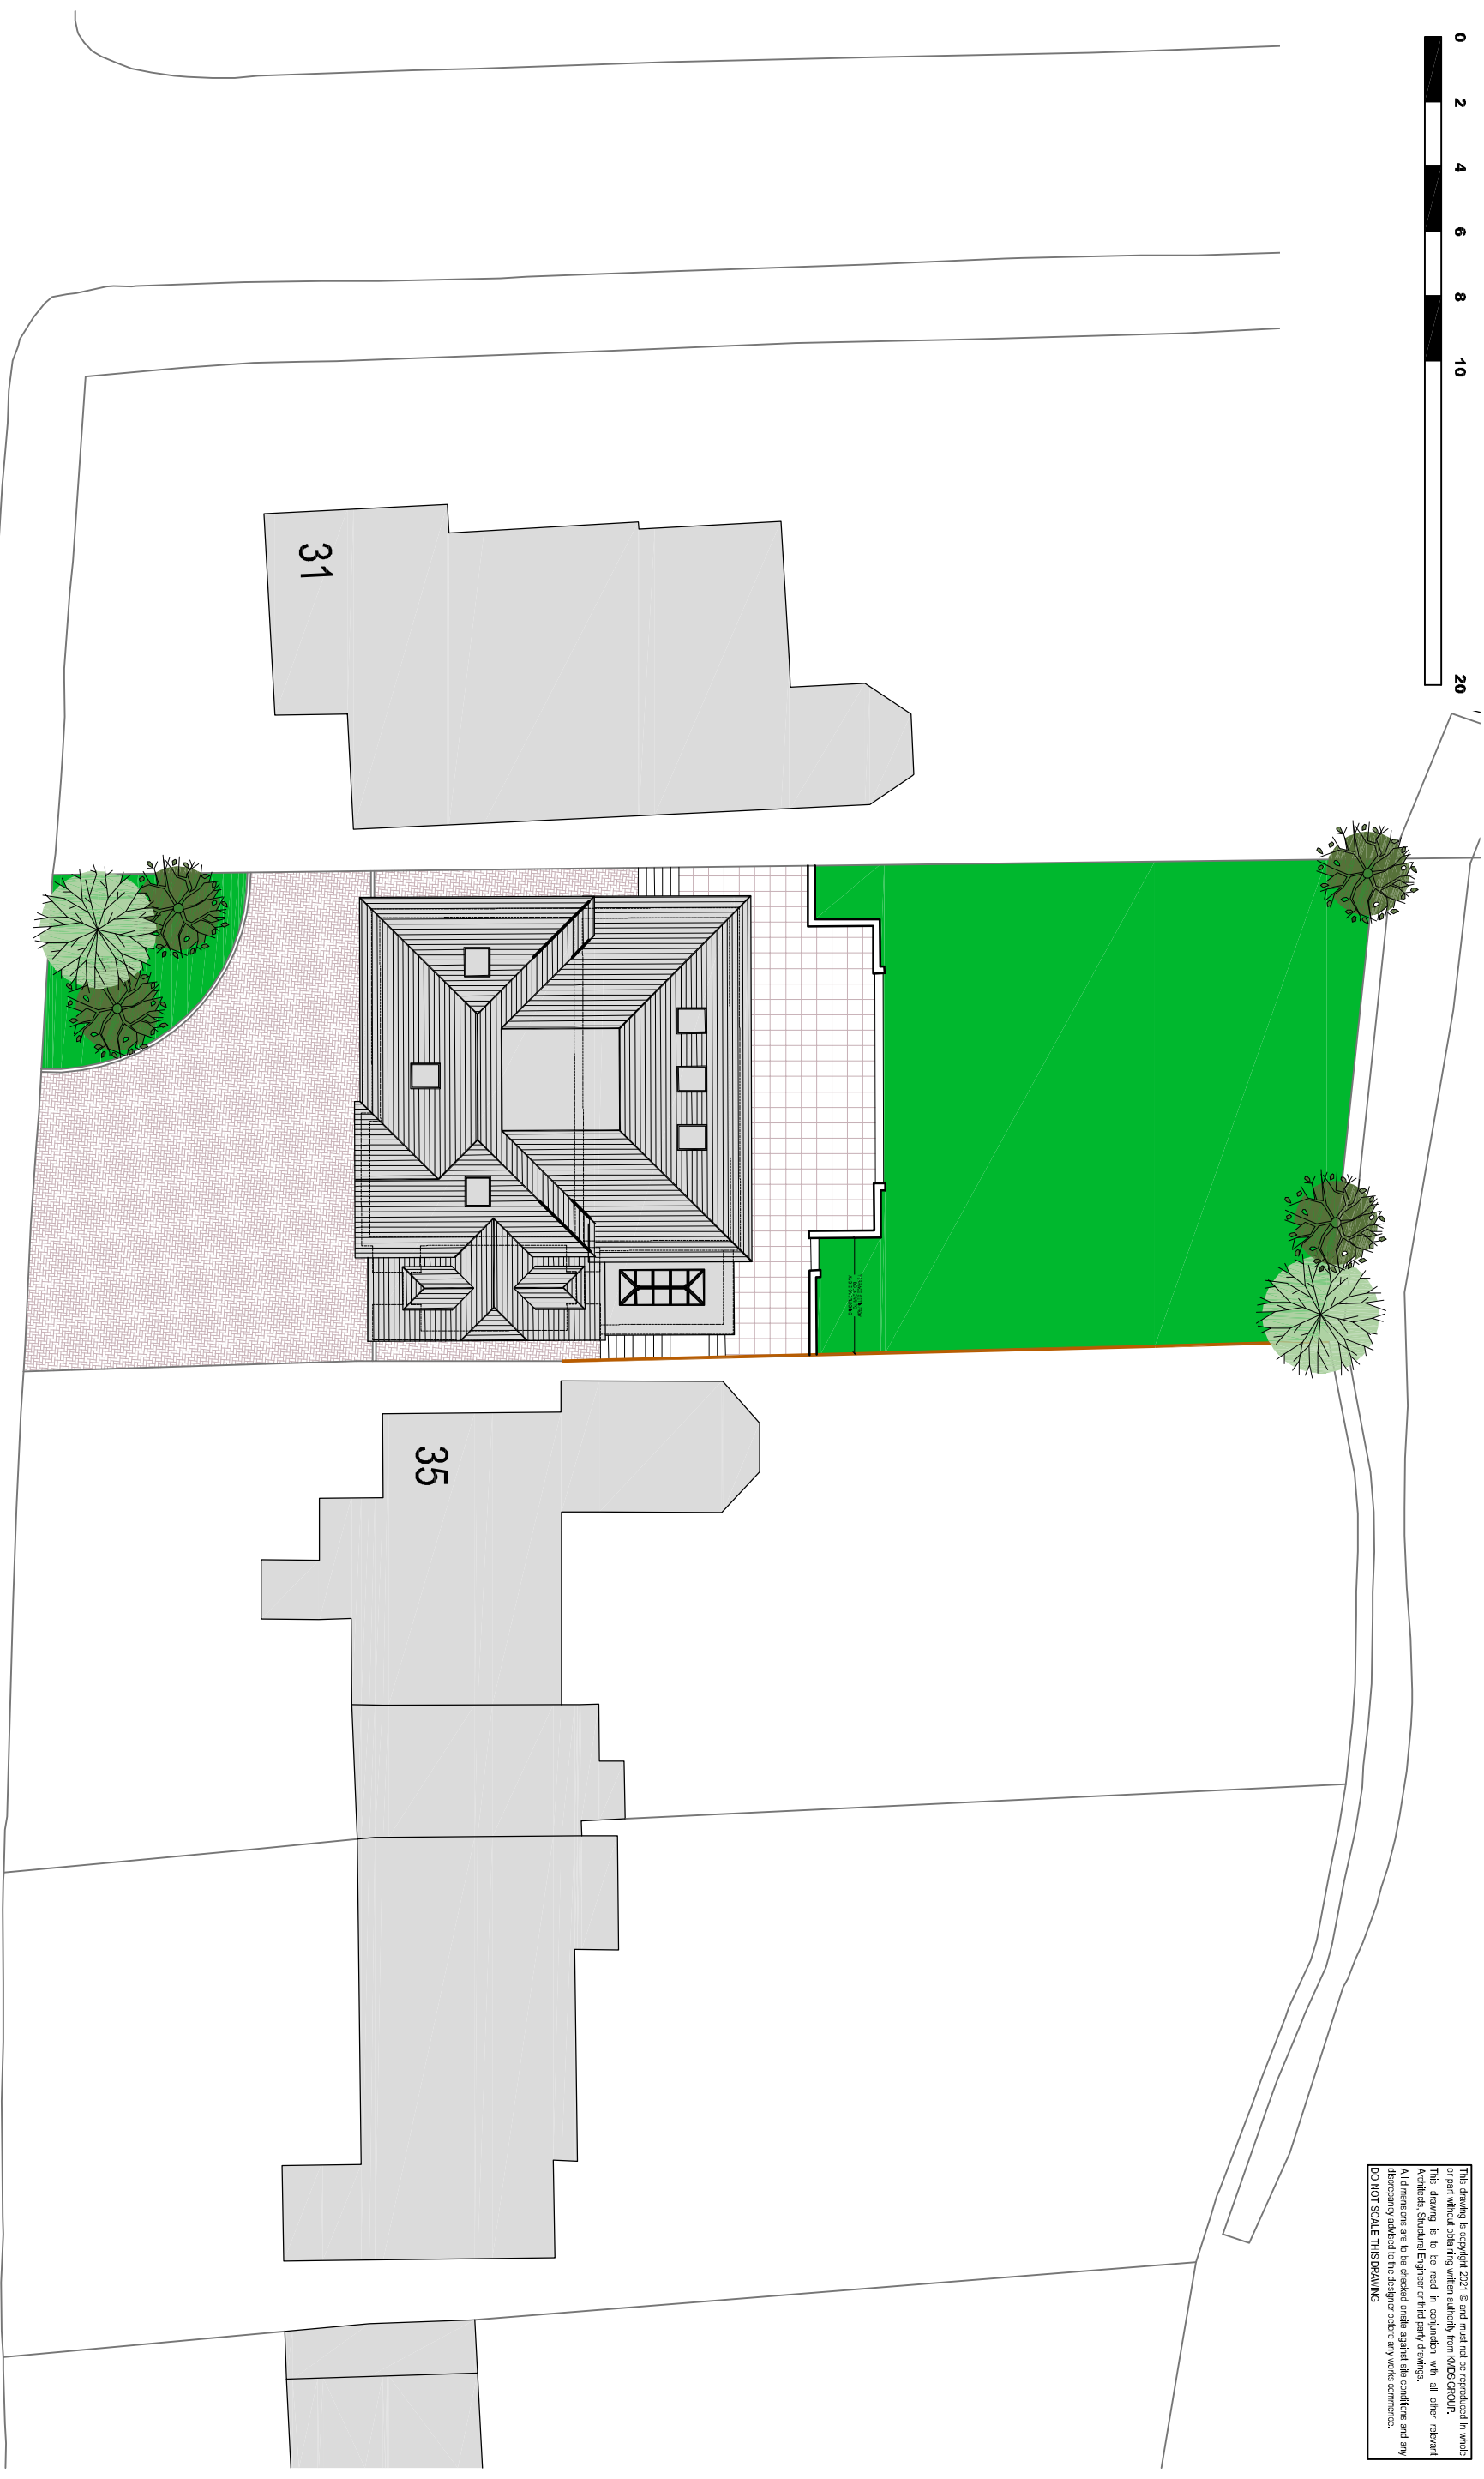

PROPOSED SITE PLAN

FOREST VIEW ROAD

DWG NO: PL-5865_28D - SCALE: 1/200 @A3 - DATE: JAN 2021

37 FOREST VIEW ROAD, LOUGHTON, ESSEX, IG10 4DX

KMDS DESIGNS
PLANNING & BUILDING SERVICES
www.kmstdesigns.co.uk