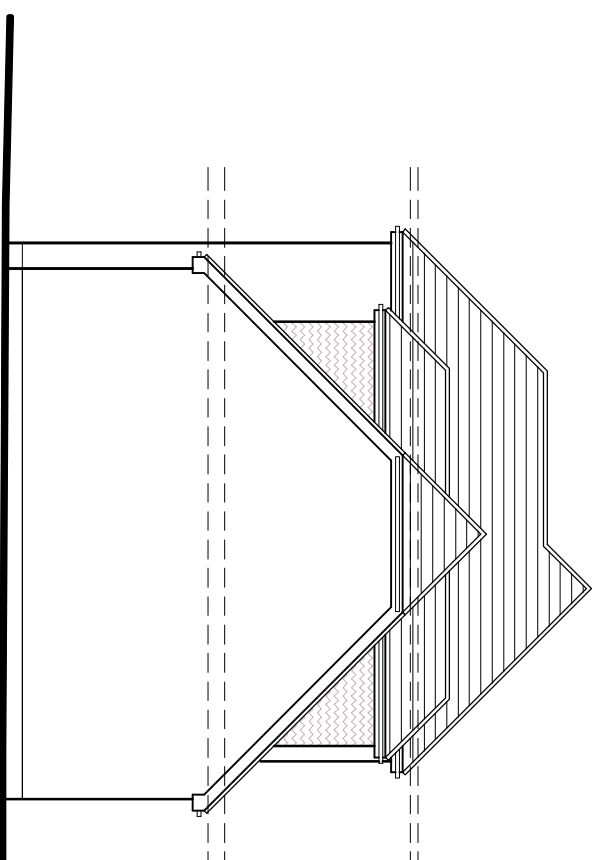

EXISTING SIDE EAST FACING ELEVATION