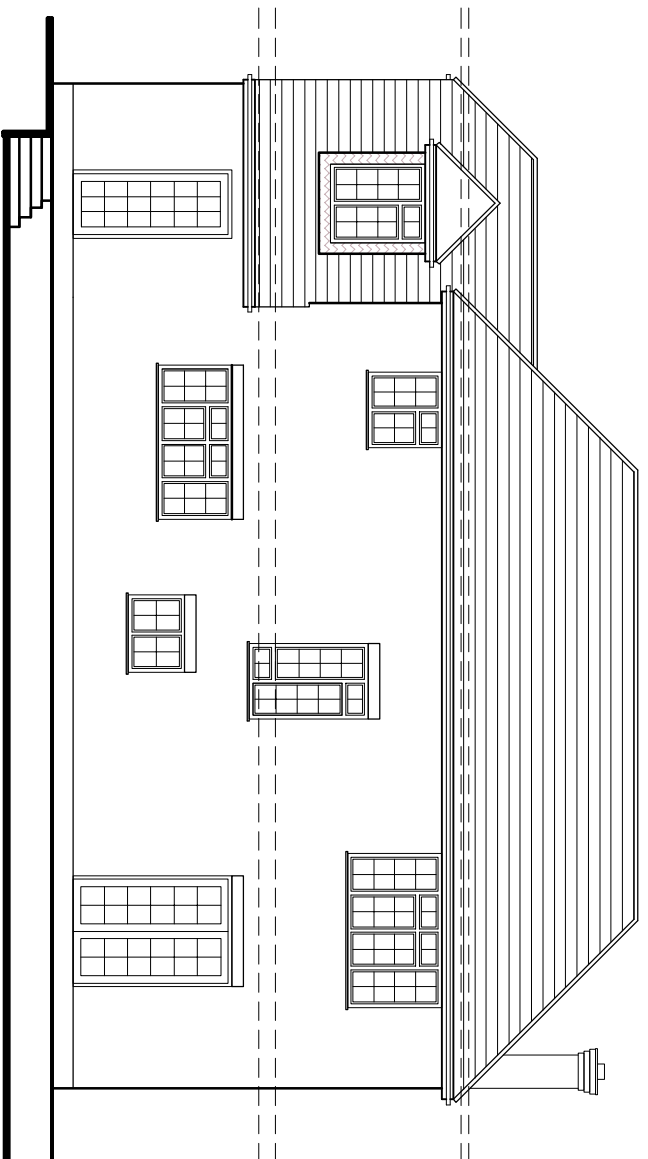

EXISTING REAR NORTH FACING ELEVATION