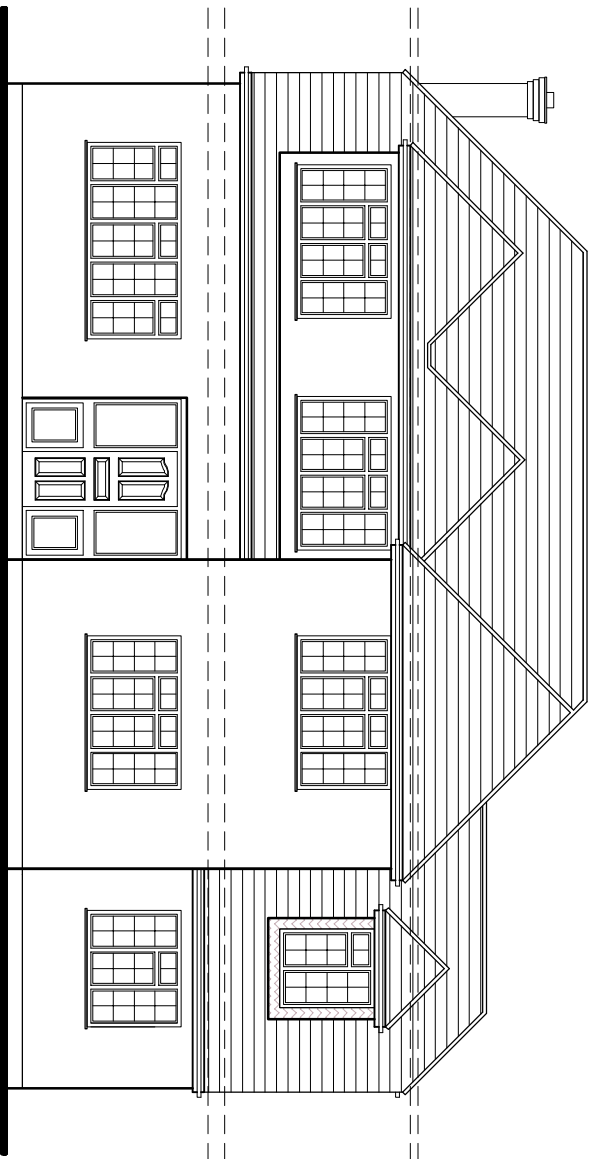

EXISTING FRONT SOUTH FACING ELEVATION