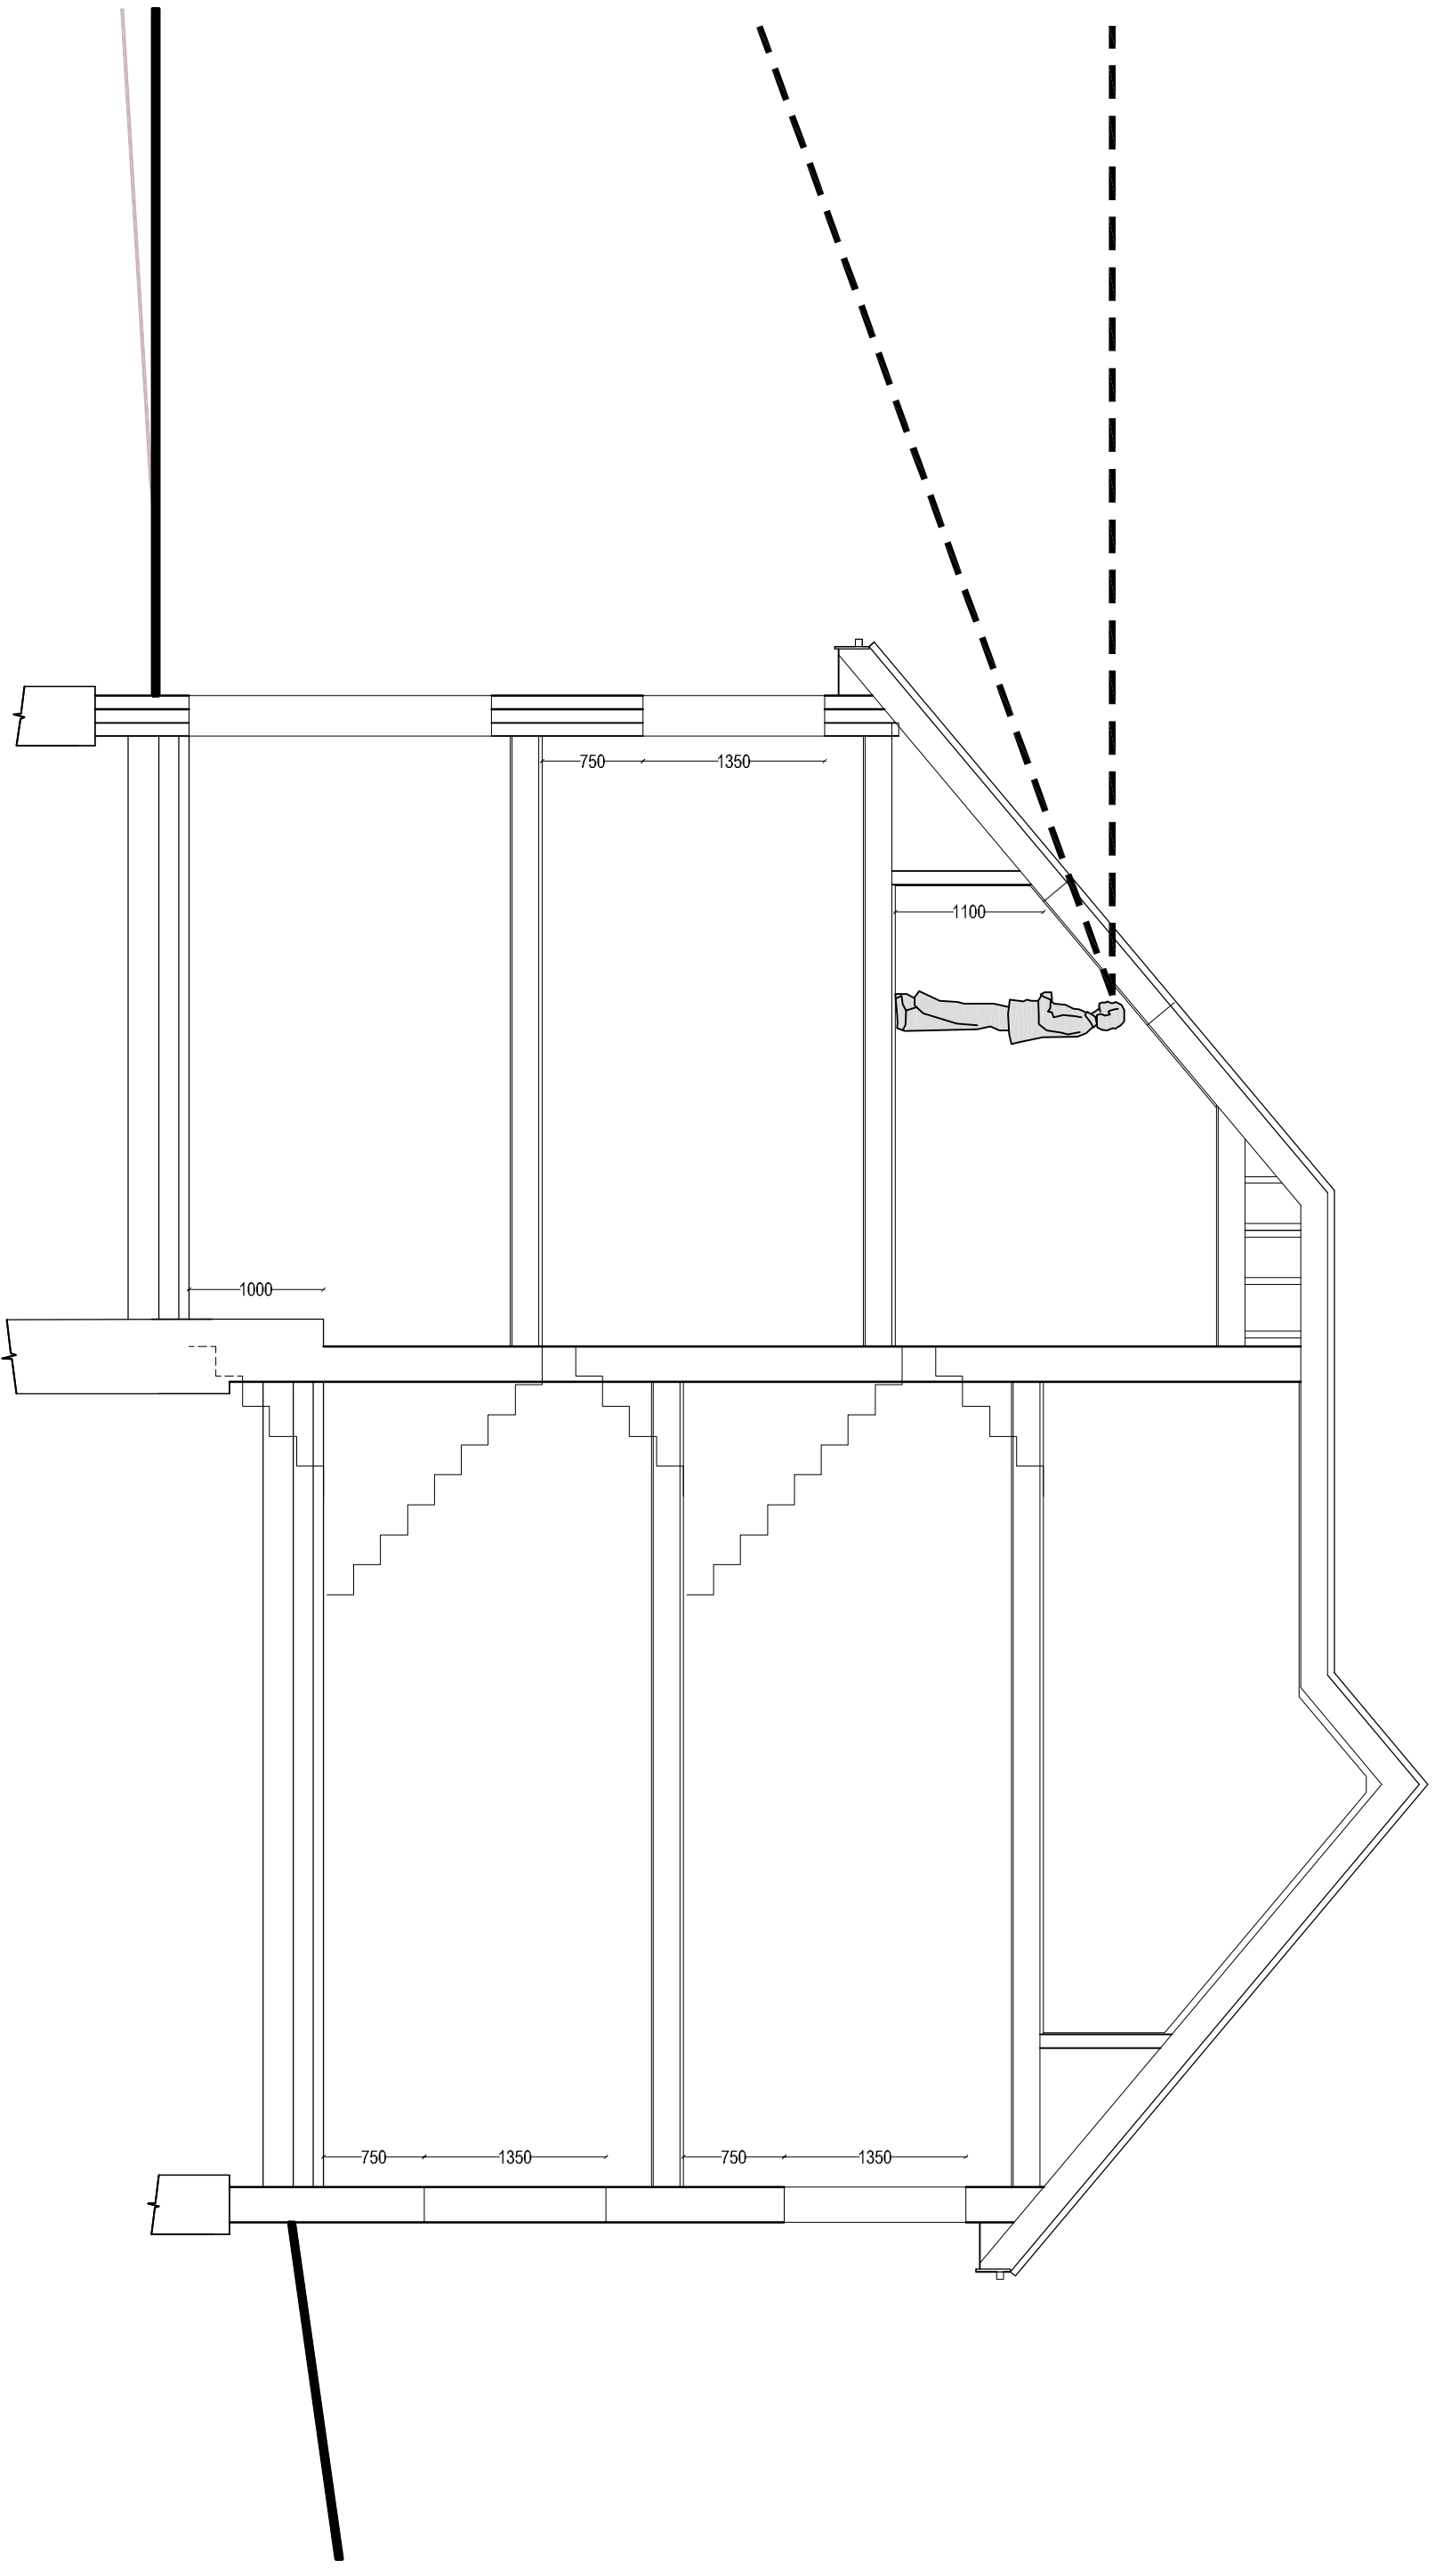

PROPOSED SECTION THROUGH

DWG NO: PL-5865_30B - SCALE: 1/50 @A3 - DATE: JAN 2021

37 FOREST VIEW ROAD, LOUGHTON, ESSEX, IG10 4DX

KMDS DESIGNS
PLANNING & BUILDING SERVICES
www.kmddesigns.co.uk