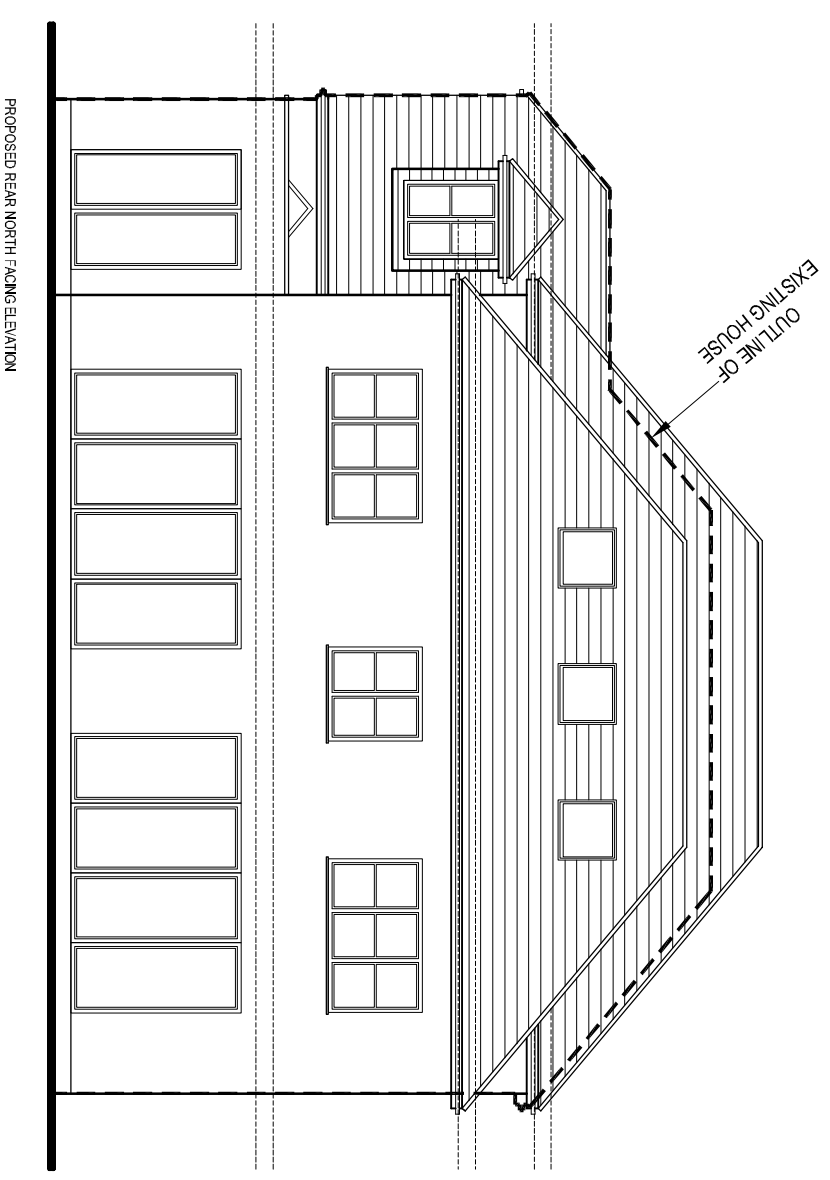

ROOF HEIGHT COMPARISON

DWG NO: PL-5865_29 - SCALE: 1/100 @A3 - DATE: JAN 2021

37 FOREST VIEW ROAD, LOUGHTON, ESSEX, IG10 4DX

KMDS DESIGNS
PLANNING & BUILDING SERVICES
www.kmstdesigns.co.uk