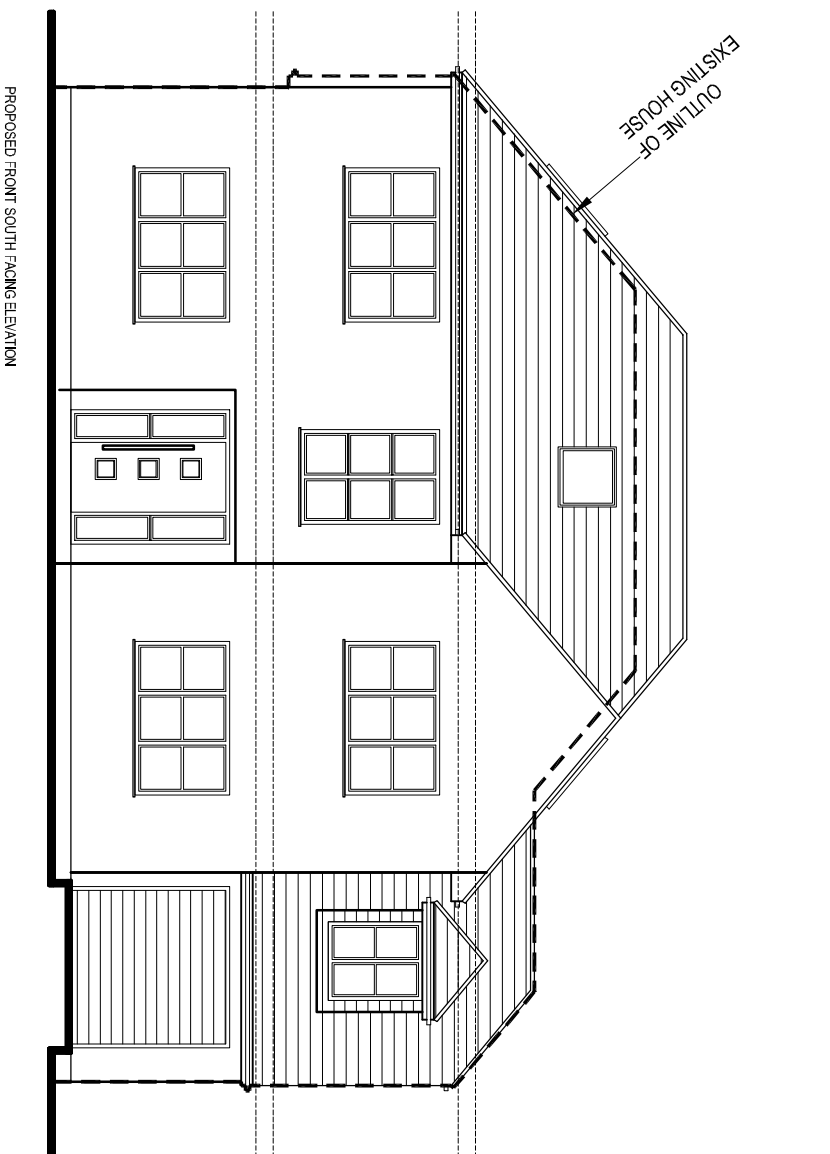

ROOF HEIGHT COMPARISON

DWG NO: PL-5865_29 - SCALE: 1/100 @A3 - DATE: JAN 2021

37 FOREST VIEW ROAD, LOUGHTON, ESSEX, IG10 4DX

KMDS DESIGNS
PLANNING & BUILDING SERVICES
www.kmstdesigns.co.uk