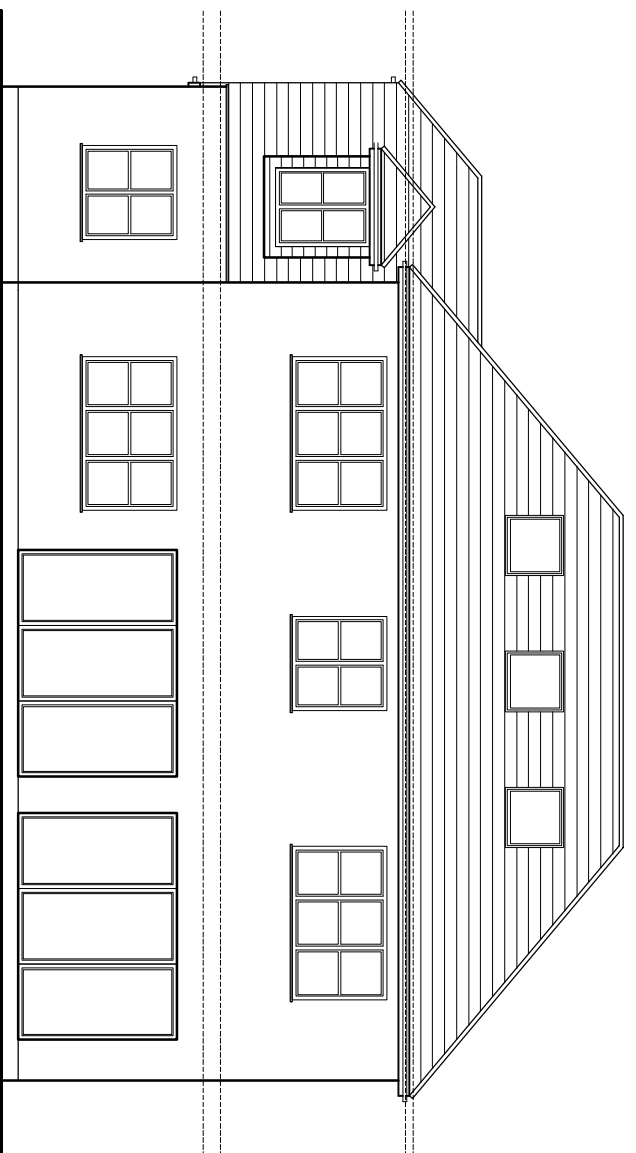

PROPOSED FRONT SOUTH FACING ELEVATION

PROPOSED SIDE EAST FACING ELEVATION

PROPOSED REAR NORTH FACING ELEVATION

PROPOSED SIDE WEST FACING ELEVATION

PROPOSED ELEVATIONS

DWG NO: PL-5865_07 - SCALE: 1/100 @A3 - DATE: JUNE 2020

37 FOREST VIEW ROAD, LOUGHTON, ESSEX, IG10 4DX

KMDS DESIGNS
 PLANNING & BUILDING SERVICES
 www.kmstdesigns.co.uk