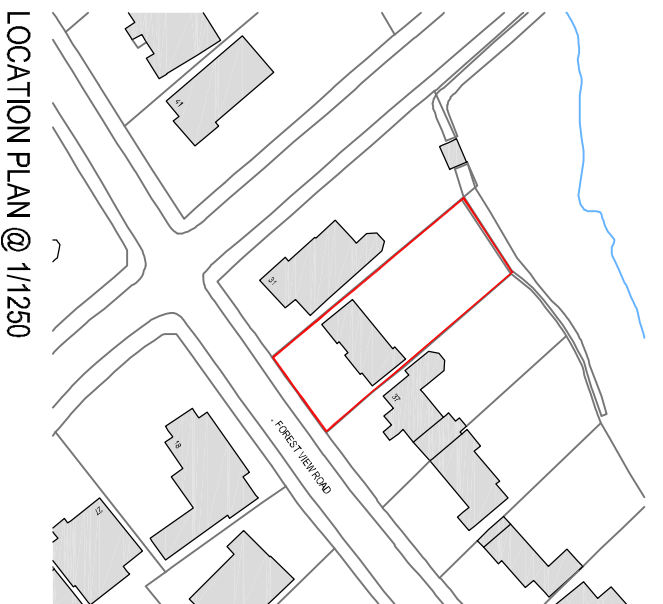

KEY
BOUNDARY ———

LOCATION PLAN

DWG NO: PL-5865_01 - SCALE: AS SHOWN @ A3 - DATE: JUNE 2020
37 FOREST VIEW ROAD, LOUGHTON, ESSEX, IG10 4DX