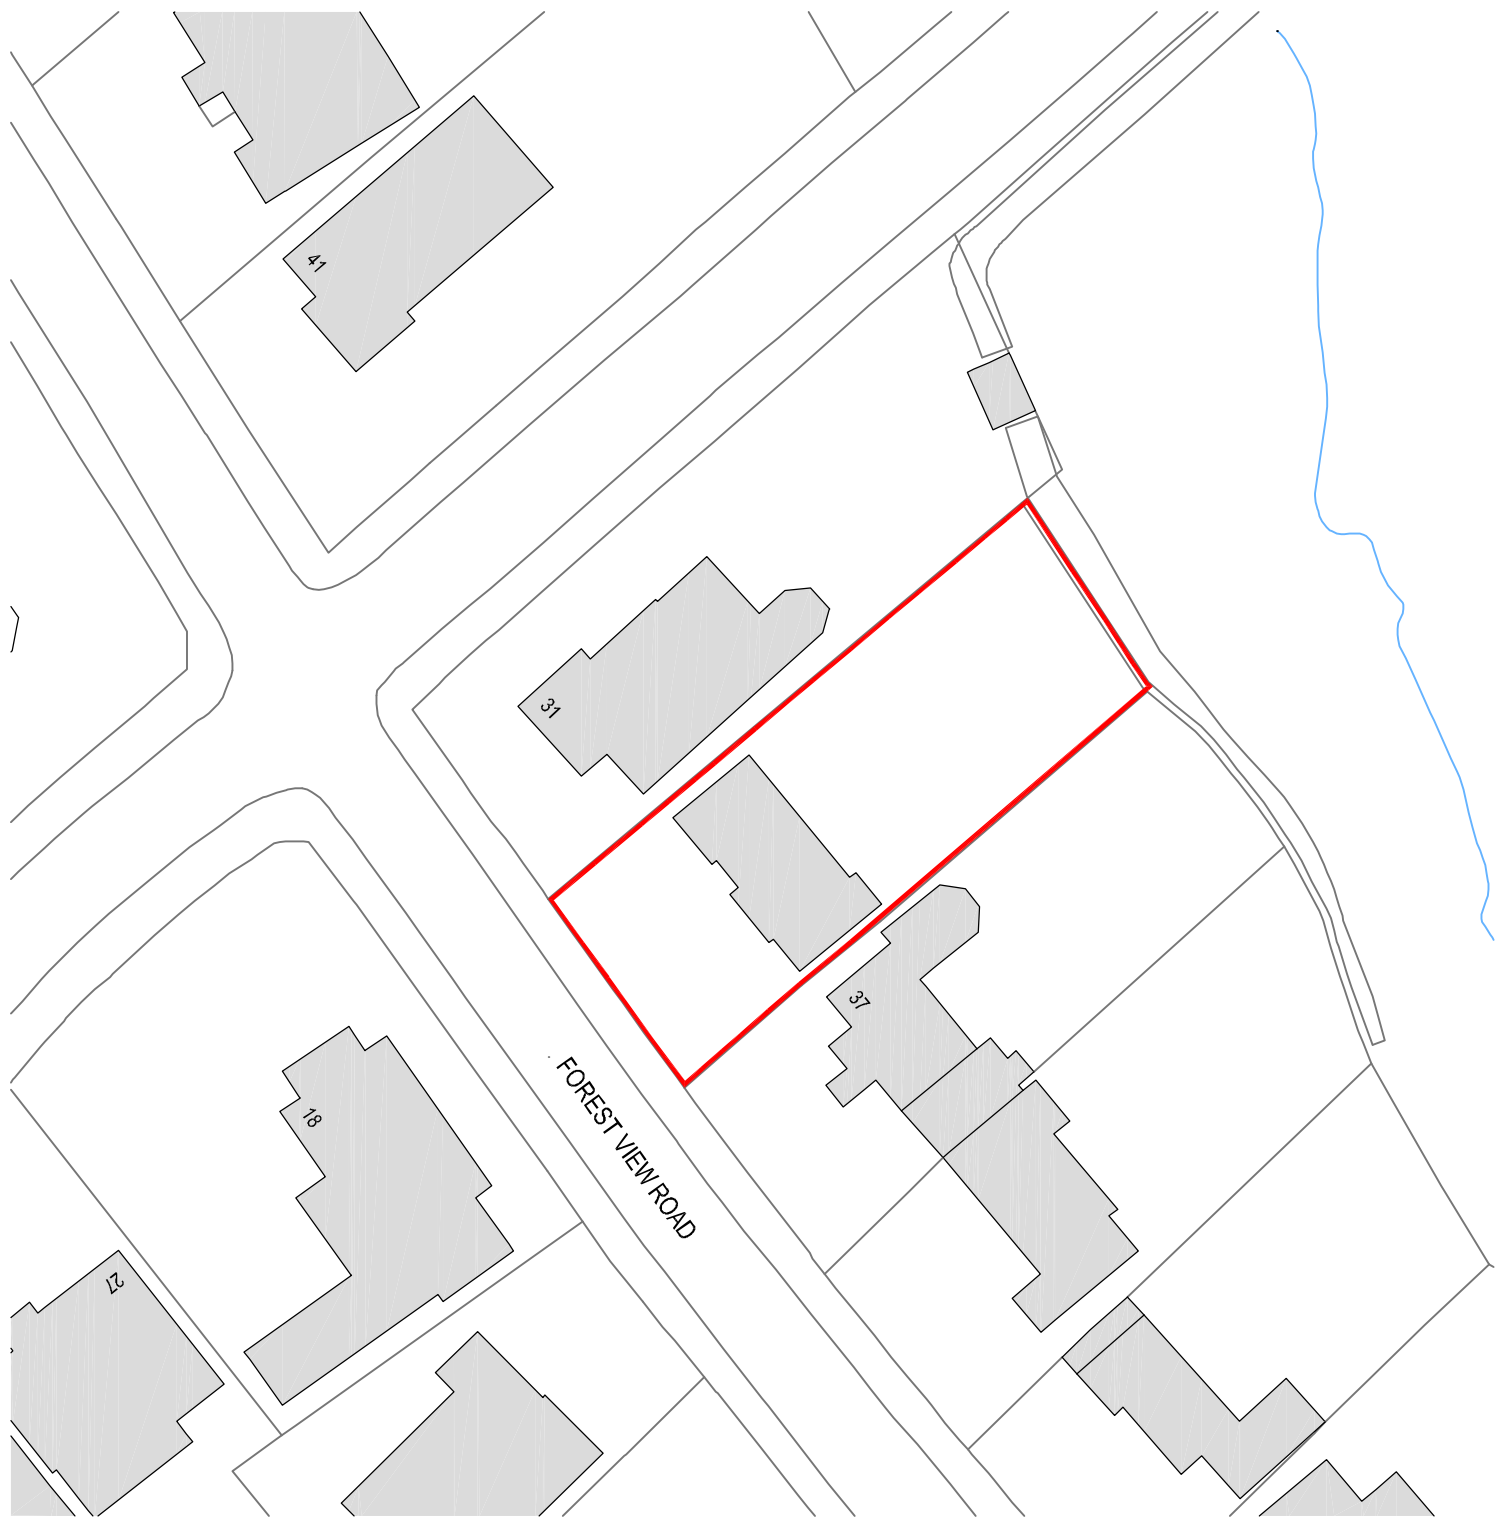

KEY
BOUNDARY ———

LOCATION PLAN

DWG NO: PL-5865_01 - SCALE: AS SHOWN @ A3 - DATE: JUNE 2020
37 FOREST VIEW ROAD, LOUGHTON, ESSEX, IG10 4DX