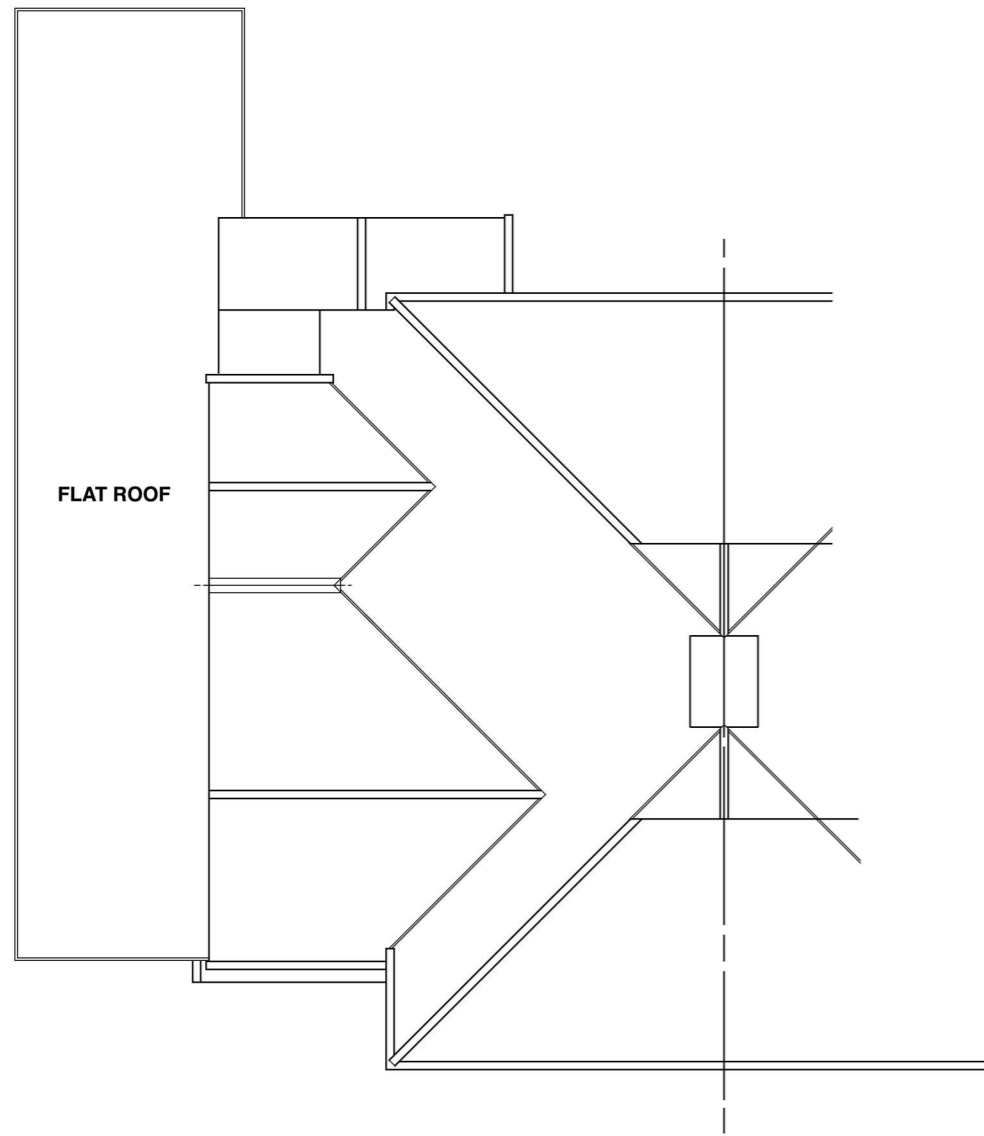

Existing Roof Plan

Proposed Roof Plan

Drawing
**Existing / Proposed
 Roof Plans**

Project
 Double Storey Side /
 Single Storey Rear Ext'ns,
 20 Dukes Avenue,
 Theydon Bois,
 Essex,
 CM16 7HE.

Scale : 1:50 @ A1
 1:100 @ A3
 Date : 05:12:2019
 Drg no. **D.A.7**