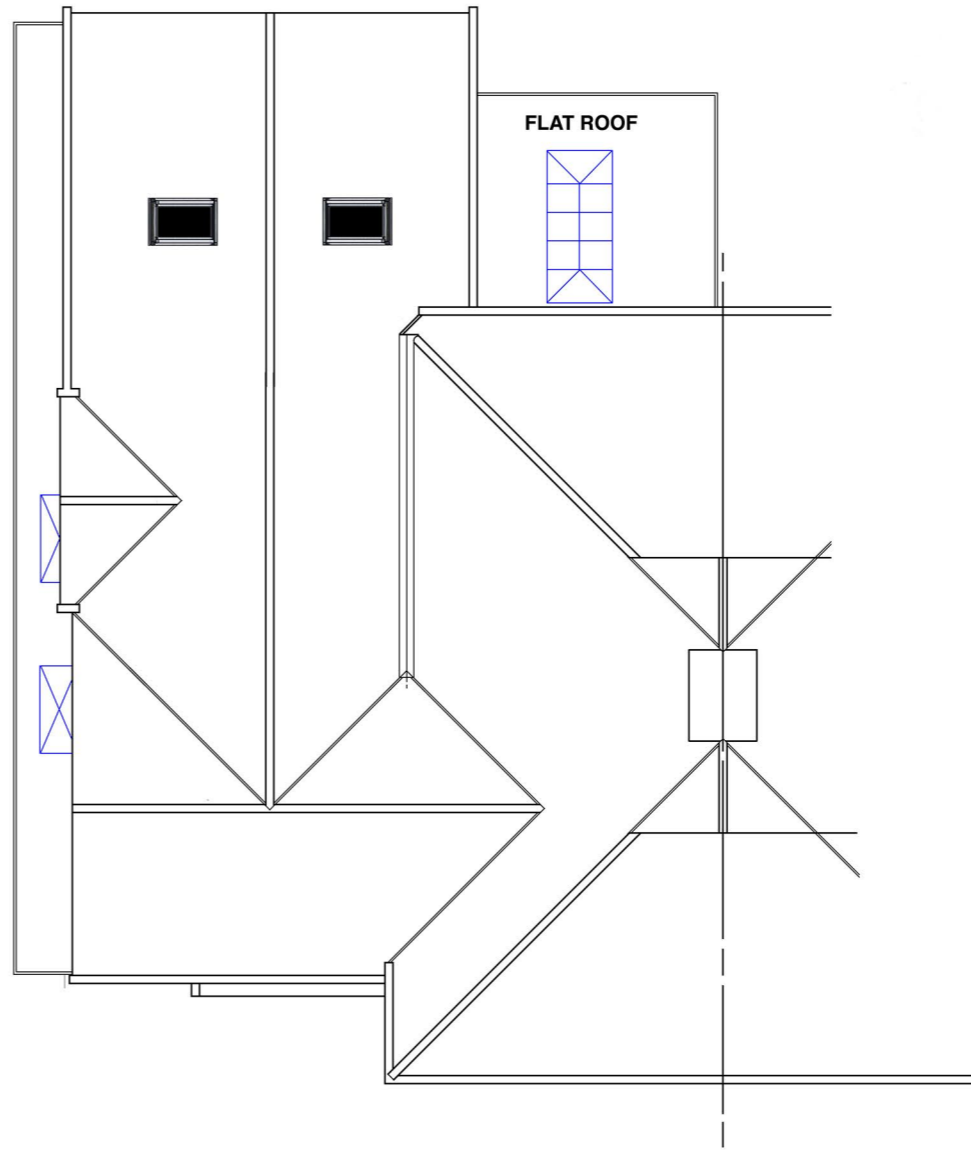

REPRO The HOVSE
 VERMACULAR AND ORNEZ ARCHITECTURAL DESIGN

The REPRODUCTION HOVSE CO
 Graham Knowles
 1 Battles Hall Cottages,
 Battles Hall Farm,
 Hook Lane,
 Stapleford Abbots,
 Essex, RM11 1EL.
 Mob:07845 924 287

Existing Roof Plan

Proposed Roof Plan

Drawing
**Existing / Proposed
 Roof Plans**

Project
 Double Storey Side /
 Single Storey Rear Ext'ns,
 20 Dukes Avenue,
 Theydon Bois,
 Essex,
 CM16 7HE.

Scale : 1:50 @ A1
 1:100 @ A3
 Date : 05:12:2019
 Drg no. **D.A.7**