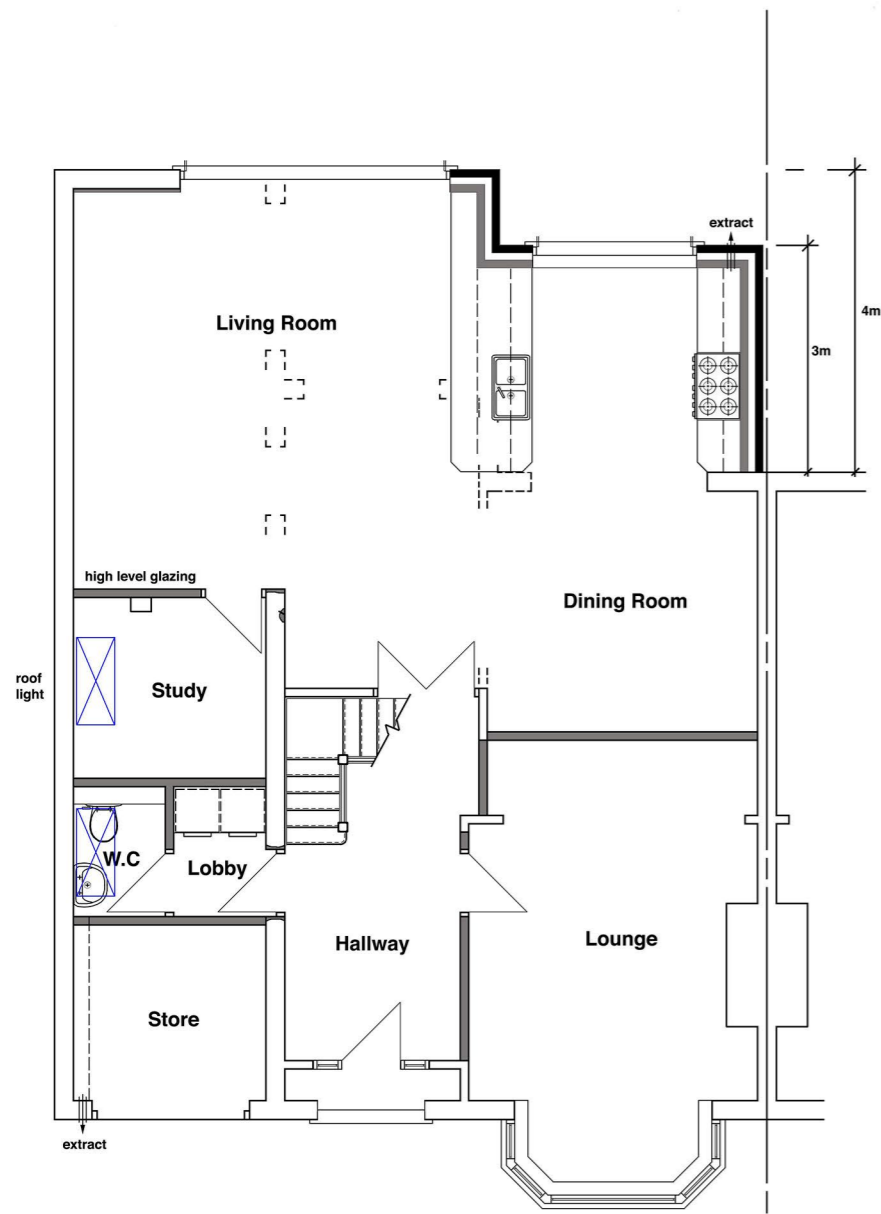

Ground Floor Plan

First Floor Plan

Rev B: Front canopy omitted to show extg cat-slide roof at request of L.P.O (08:06:2020)  
 Rev A: Ground floor extension facing No.18 reduced to 3m after consultation with L.P.O (30:03:2020)

Drawing  
**Proposed Plans**

Project  
 Double Storey Side /  
 Single Storey Rear Ext'ns,  
 20 Dukes Avenue,  
 Theydon Bois,  
 Essex,  
 CM16 7HE.

Scale : 1:50 @ A1  
 1:100 @ A3  
 Date : 05:12:2019  
 Drg no. **D.A.2 B**