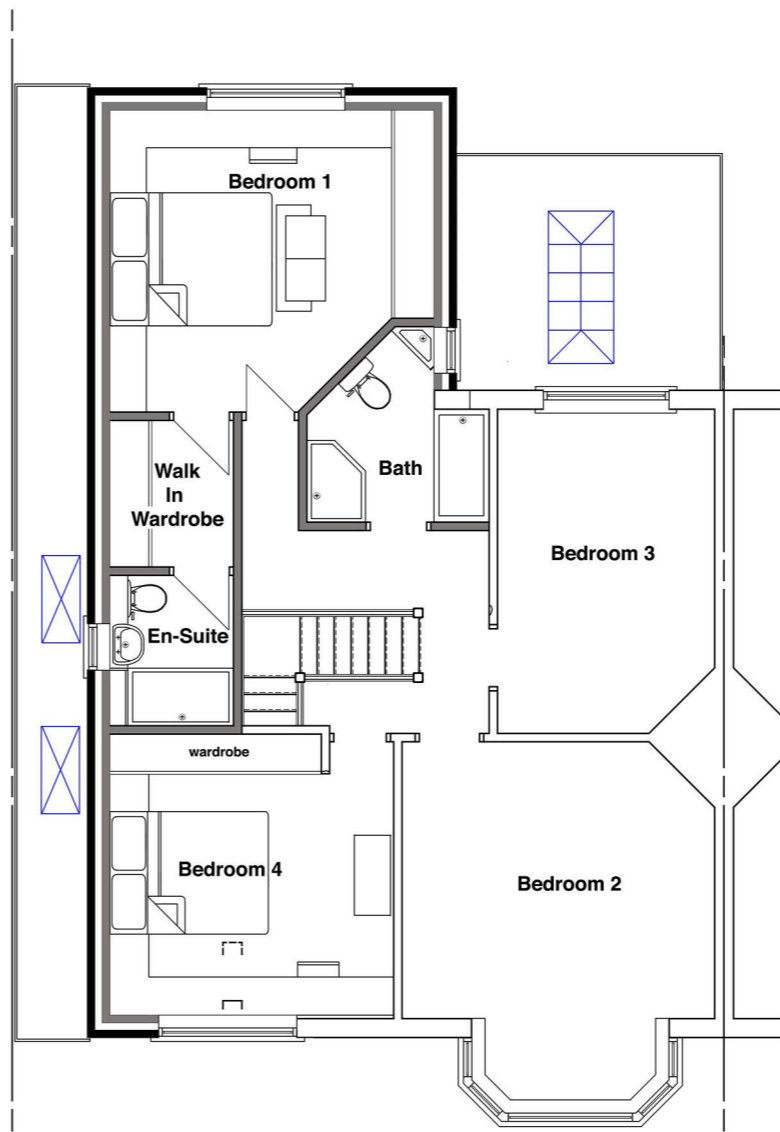

Ground Floor Plan

First Floor Plan

Rev B: Front canopy omitted to show extg cat-slide roof at request of L.P.O (08:06:2020)  
 Rev A: Ground floor extension facing No.18 reduced to 3m after consultation with L.P.O (30:03:2020)

Drawing  
**Proposed Plans**

Project  
 Double Storey Side /  
 Single Storey Rear Ext'ns,  
 20 Dukes Avenue,  
 Theydon Bois,  
 Essex,  
 CM16 7HE.

Scale : 1:50 @ A1  
 1:100 @ A3  
 Date : 05:12:2019  
 Drg no. **D.A.2 B**