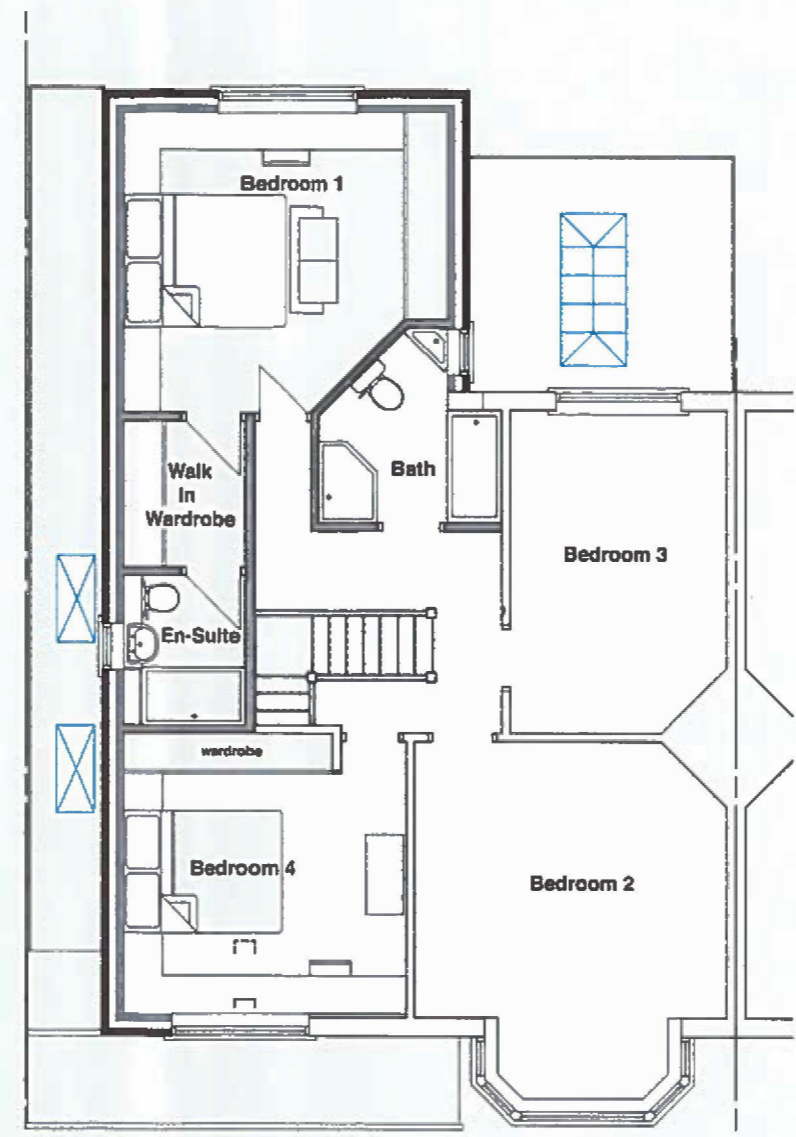

REPRO The HOUSE
 VERACIOUS ARCHITECTURAL DESIGN

The REPRODUCTION HOUSE CO
 Graham Knowles
 Battles Hall Cottage,
 Hook Lane,
 Stapleford Abbots,
 Essex, RM11 1JL
 Mob: 078 15 921 287

Ground Floor Plan

First Floor Plan

Rev A: Ground floor extension facing No.18 reduced to 3m after consultation with L.P.O (30:03:2020)

Drawing
Proposed Plans

Project
 Double Storey Side /
 Single Storey Rear Ext'ns,
 20 Dukes Avenue,
 Theydon Bois,
 Essex,
 CM16 7HE.

Scale : 1:50 @ A1
 1:100 @ A3
 Date : 05:12:2019
 Drg no. **D.A.2 A**