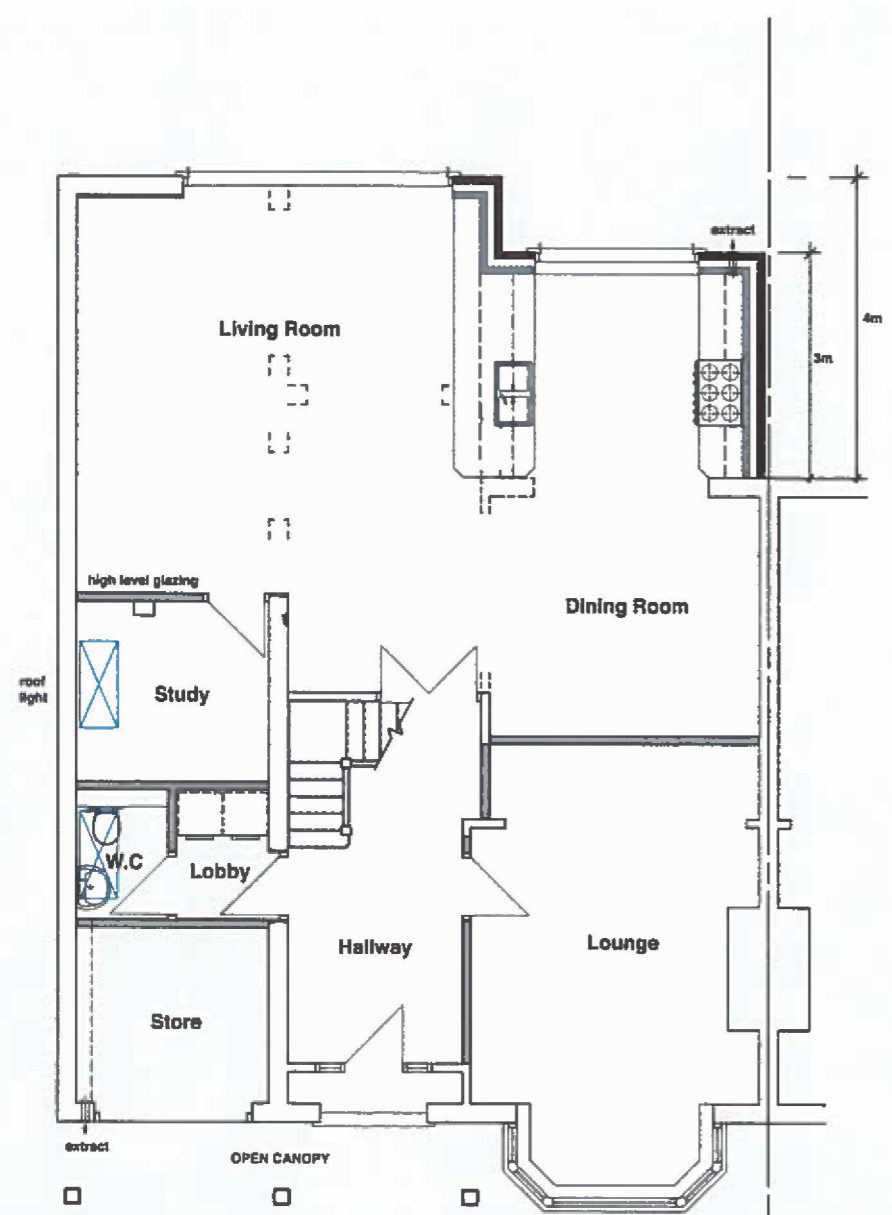

REPRO The HOUSE
 VERACIOUS ARCHITECTURAL DESIGN

The REPRODUCTION HOUSE CO
 Graham Knowles
 Battles Hall Cottage,
 Hook Lane,
 Stapleford Abbots,
 Essex, RM11 1JL
 Mob: 078 15 921 287

Ground Floor Plan

First Floor Plan

Rev A: Ground floor extension facing No.18 reduced to 3m after consultation with L.P.O (30:03:2020)

Drawing
Proposed Plans

Project
 Double Storey Side /
 Single Storey Rear Ext'ns,
 20 Dukes Avenue,
 Theydon Bois,
 Essex,
 CM16 7HE.

Scale : 1:50 @ A1
 1:100 @ A3
 Date : 05:12:2019
 Drg no. **D.A.2 A**