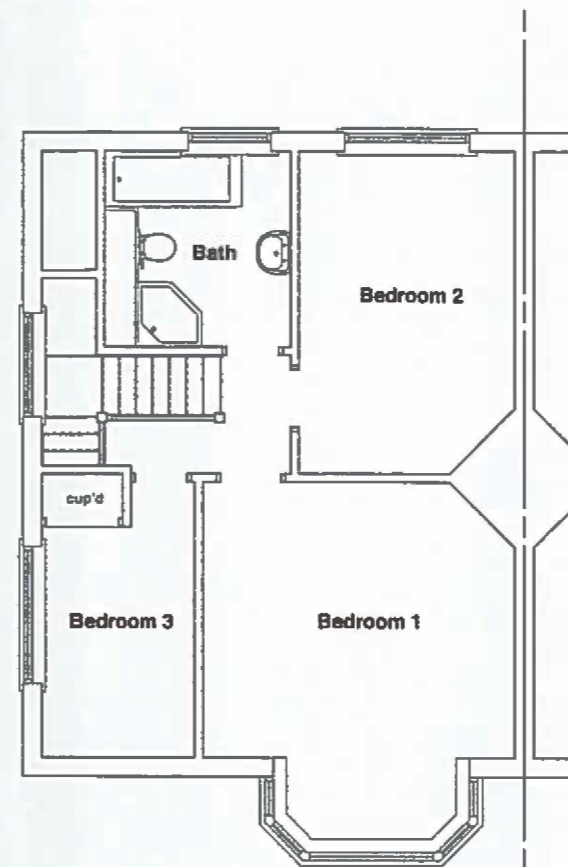

Ground Floor Plan

First Floor Plan

REPRO^{The} HOVSE
 VERMILION ARCHITECTURAL DESIGN

The REPRODUCTION HOVSE CO
 Graham Knowles
 1 Baites Hall Cottages,
 Baites Hall Farm,
 Hook Lane,
 Stapleford Abbots,
 Essex, RM11 1EL
 Mob: 078 15 921 287

Drawing
 Existing Plans

Project
 Double Storey Side /
 Single Storey Rear Ext'ns,
 20 Dukes Avenue,
 Theydon Bois,
 Essex,
 CM16 7HE.

Scale : 1:50 @ A1
 1:100 @ A3

Date : 05:12:2019

Drg no. D.A.4