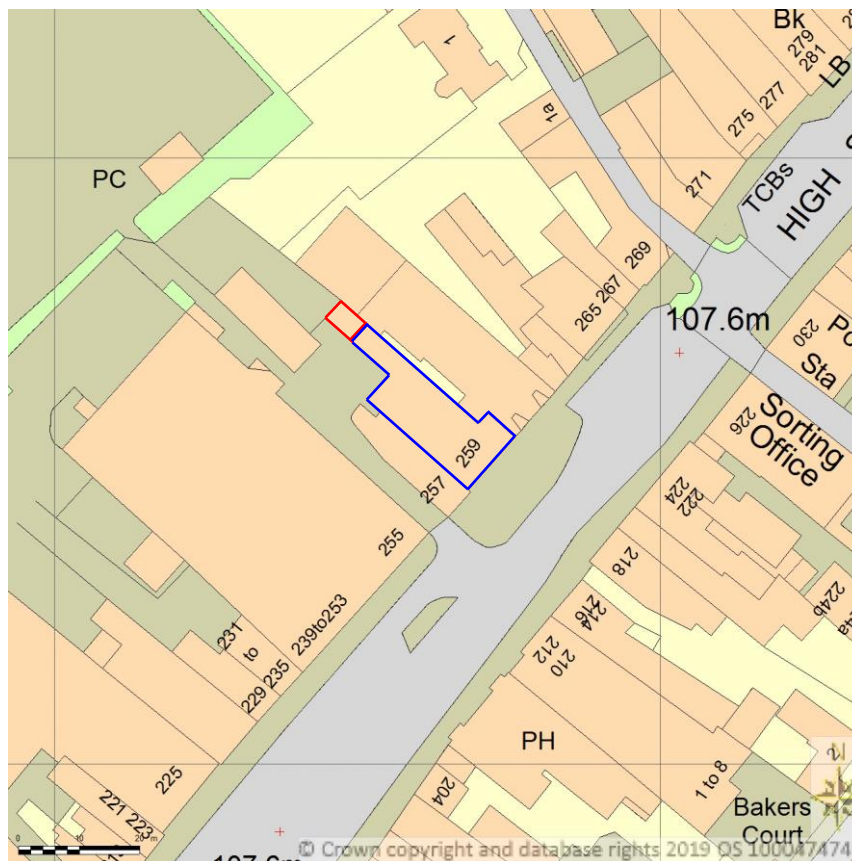

SITE LOCATION PLAN
AREA 2 HA
SCALE 1:1250 on A4
CENTRE COORDINATES: 546063, 202254

Supplied by Streetwise Maps Ltd
www.streetwise.net
Licence No: 100047474
28/05/2019 10:11