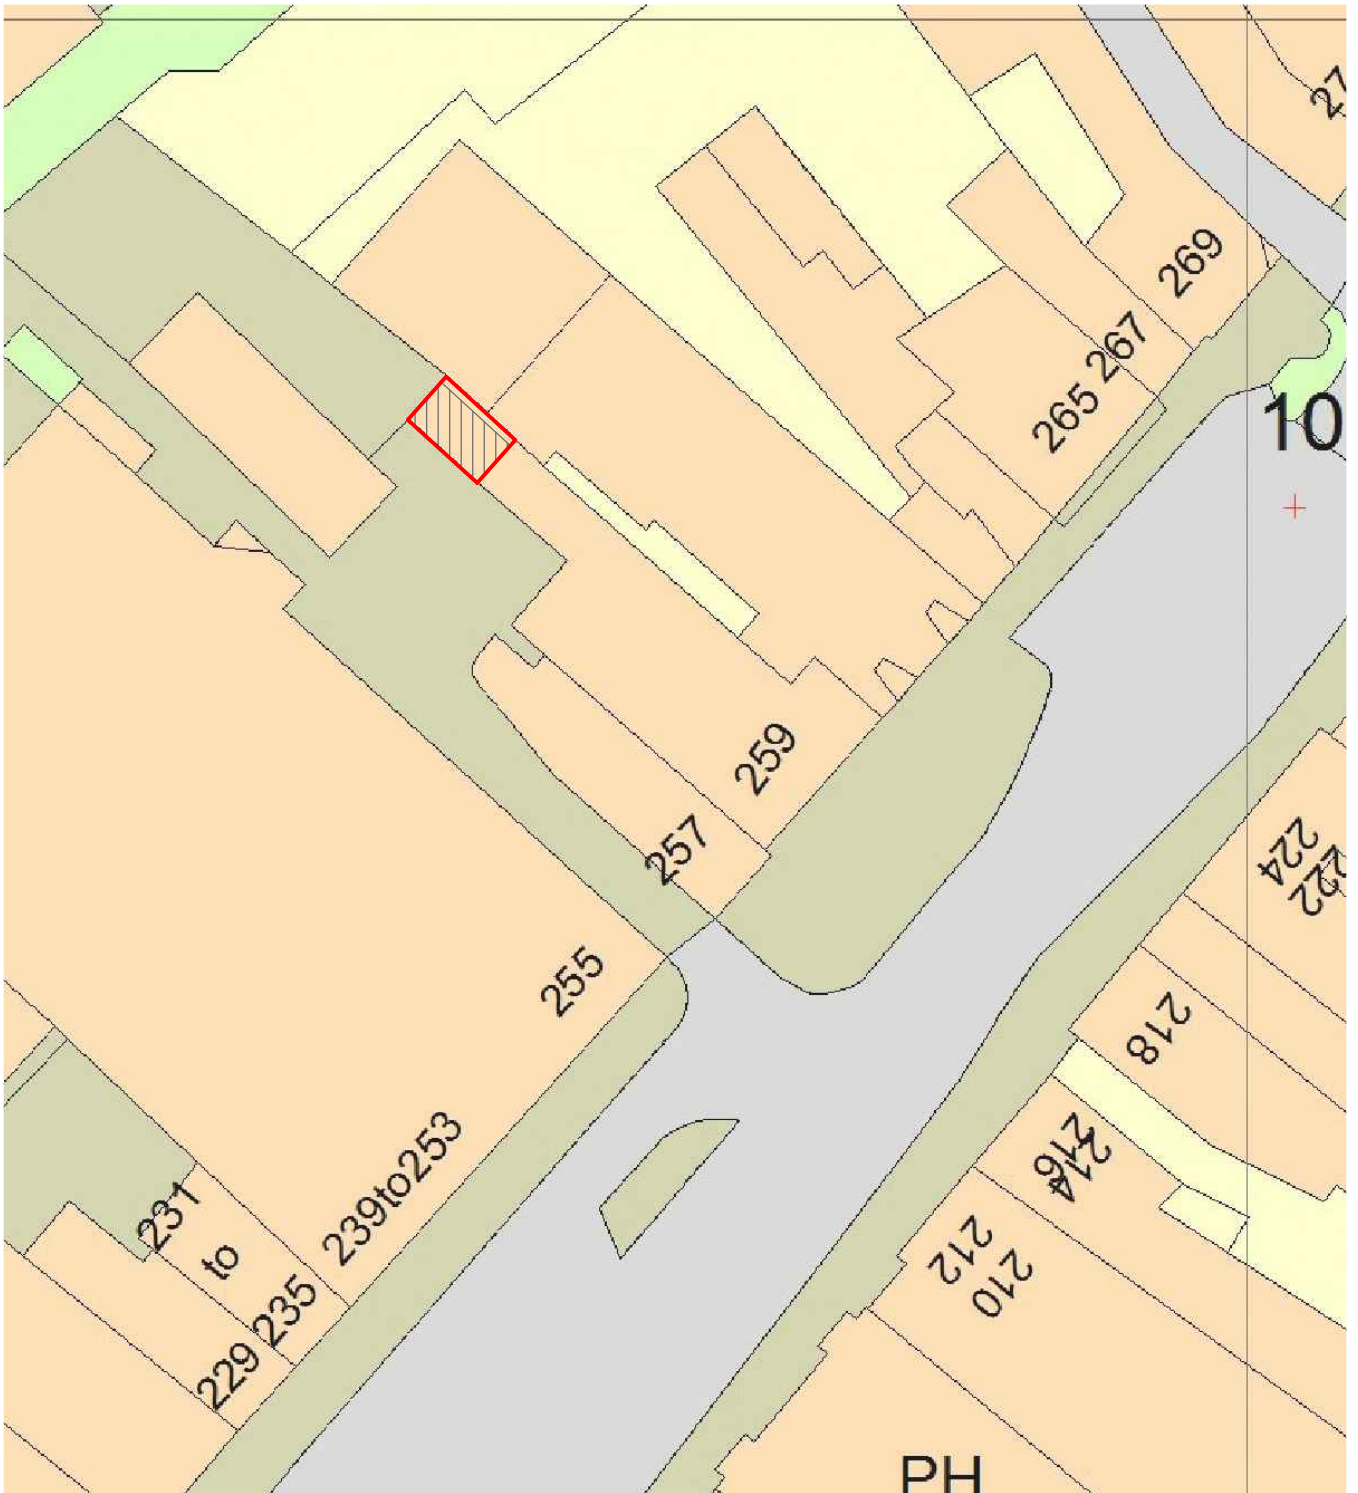

**BLOCK PLAN**

Scale 1:500

Crown Copyright 2019 Licence number 100047474

Project Title SITE REAR OF 259 HIGH STREET EPPING, ESSEX, CM16 4BP			
Drawing Title BLOCK PLAN			
Scale 1:500 @ A4	Drawing No. BP / CM164BP / 001	Sheet No. 1 of 1	Rev No.
Drawn by SS	Checked by	Issue	Date 16Oct19