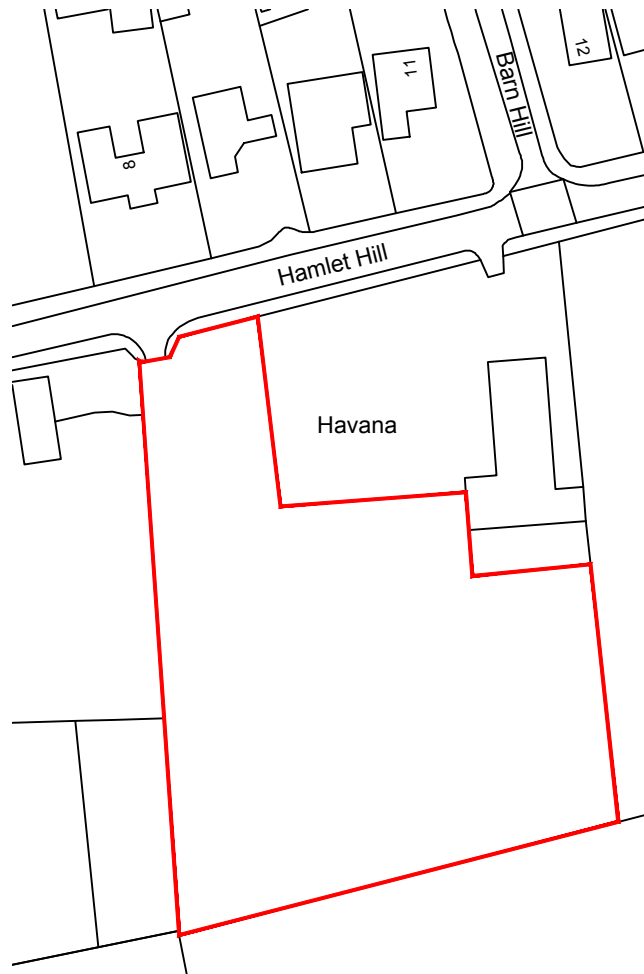

# Hamlet Hill, Roydon Hamlet

Design copyright is vested in the Company below from whom consent must be obtained for copying or reproducing this drawing.

## Planning

0m 20m 40m 60m  
SCALE 1:1250

**ASHBY DESIGN**  
LIMITED

13 ARM & SWORD LANE  
OLD HATFIELD HERTS AL9 5EH  
T 01707 270 077 W www.ashbydesign.co.uk

Project  
Hamlet Hill,  
Roydon Hamlet  
Title  
Site Location Plan  
Scale  
1:1250 @ A4

Date  
June '19

Drawn  
CP  
Checked  
SRH

Drawing No.  
**458/19/FUL/PL1000**

Revision  
-