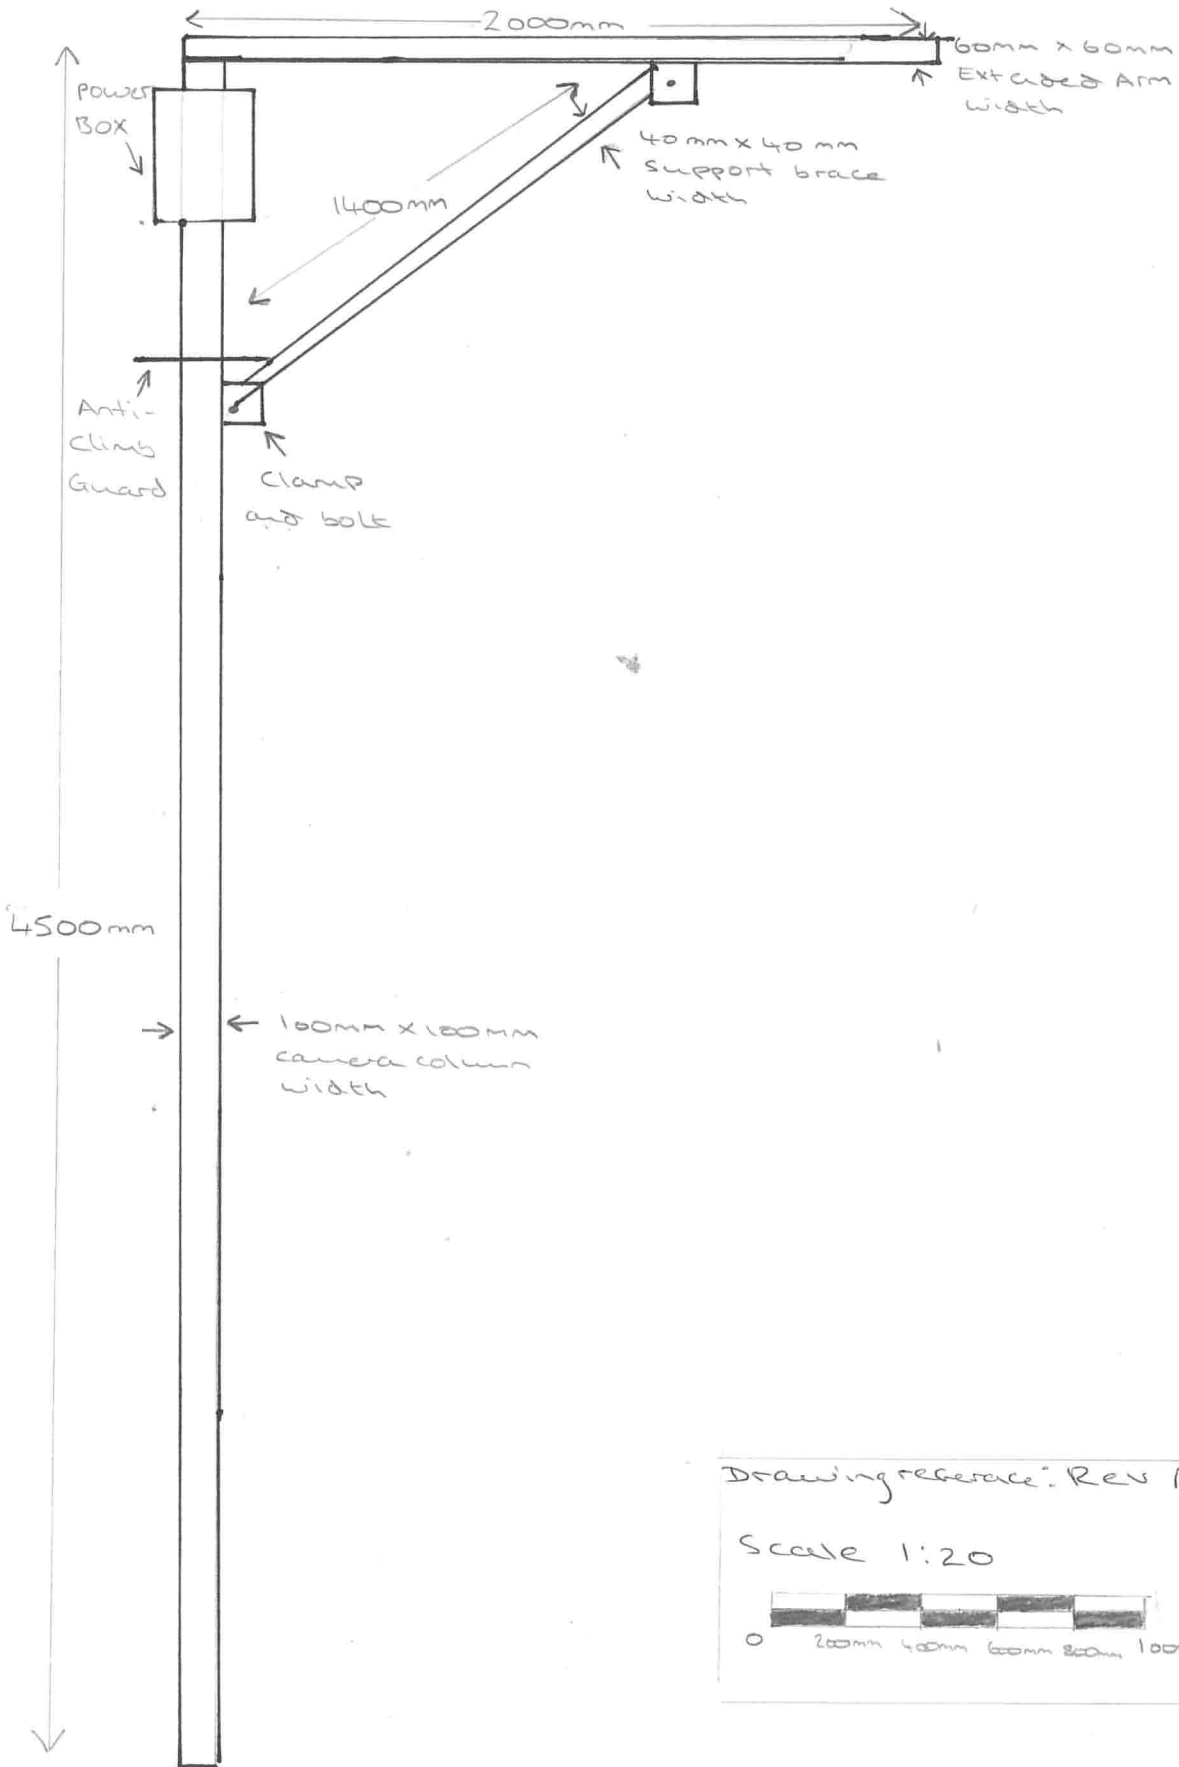

ANPR Camera Elevations at The New Inn PH  
Car Park, Roydon, CM19 5EE

Drawing reference: Rev A

Scale 1:20