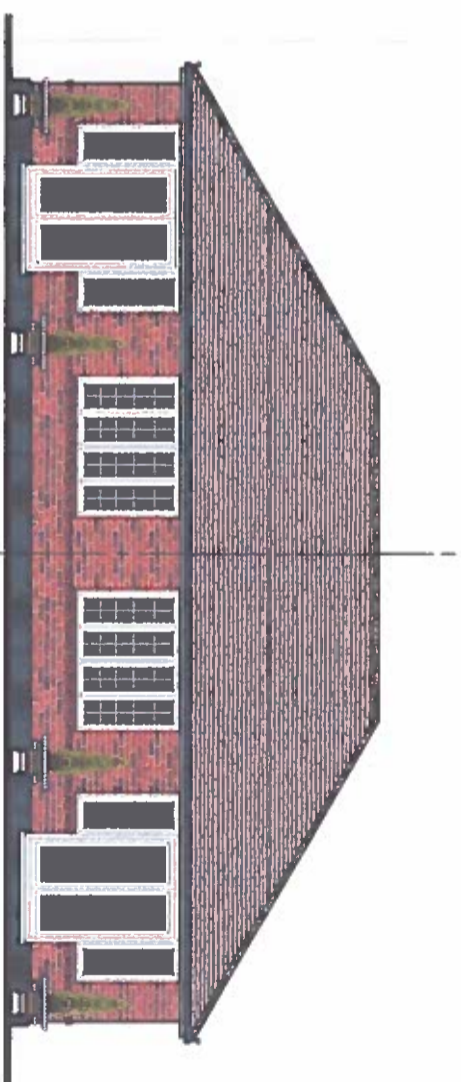

Side Elevation

EPF / 09 2 1 / 19

REPRO The HOVSE
 RESIDENTIAL ARCHITECTURAL
 CONSULTANTS

The REPRODUCTION HOUSE CO
 Carlham, Knowles
 Bank's Hall Cottage,
 Hook Farm,
 Knightford, Ashdon,
 Essex, HAV11 1LE
 Mob:07815 921 287

Rear Elevation

Side Elevation

Ground Floor Plan

SCALE 1:50 @ A1
 1:100 @ A3
 0 1 2 3 4 5 6 7 8 9 10 11 12 13 14 15 16 17 18 19 20

Drawing
Proposed Plan
& Elevations

Project
Proposed New Dwellings
Land To Rear Of
Nos 1-7 Margret Road,
Epping, Essex,
CM16 5BP.

REPRO The HOVSE
 RESIDENTIAL ARCHITECTURAL CONSULTANTS
 Carlham, Knowles

Scale : 1:50 @ A1
 Date : 26:02:2019
 Dwg no. **M.R.1**