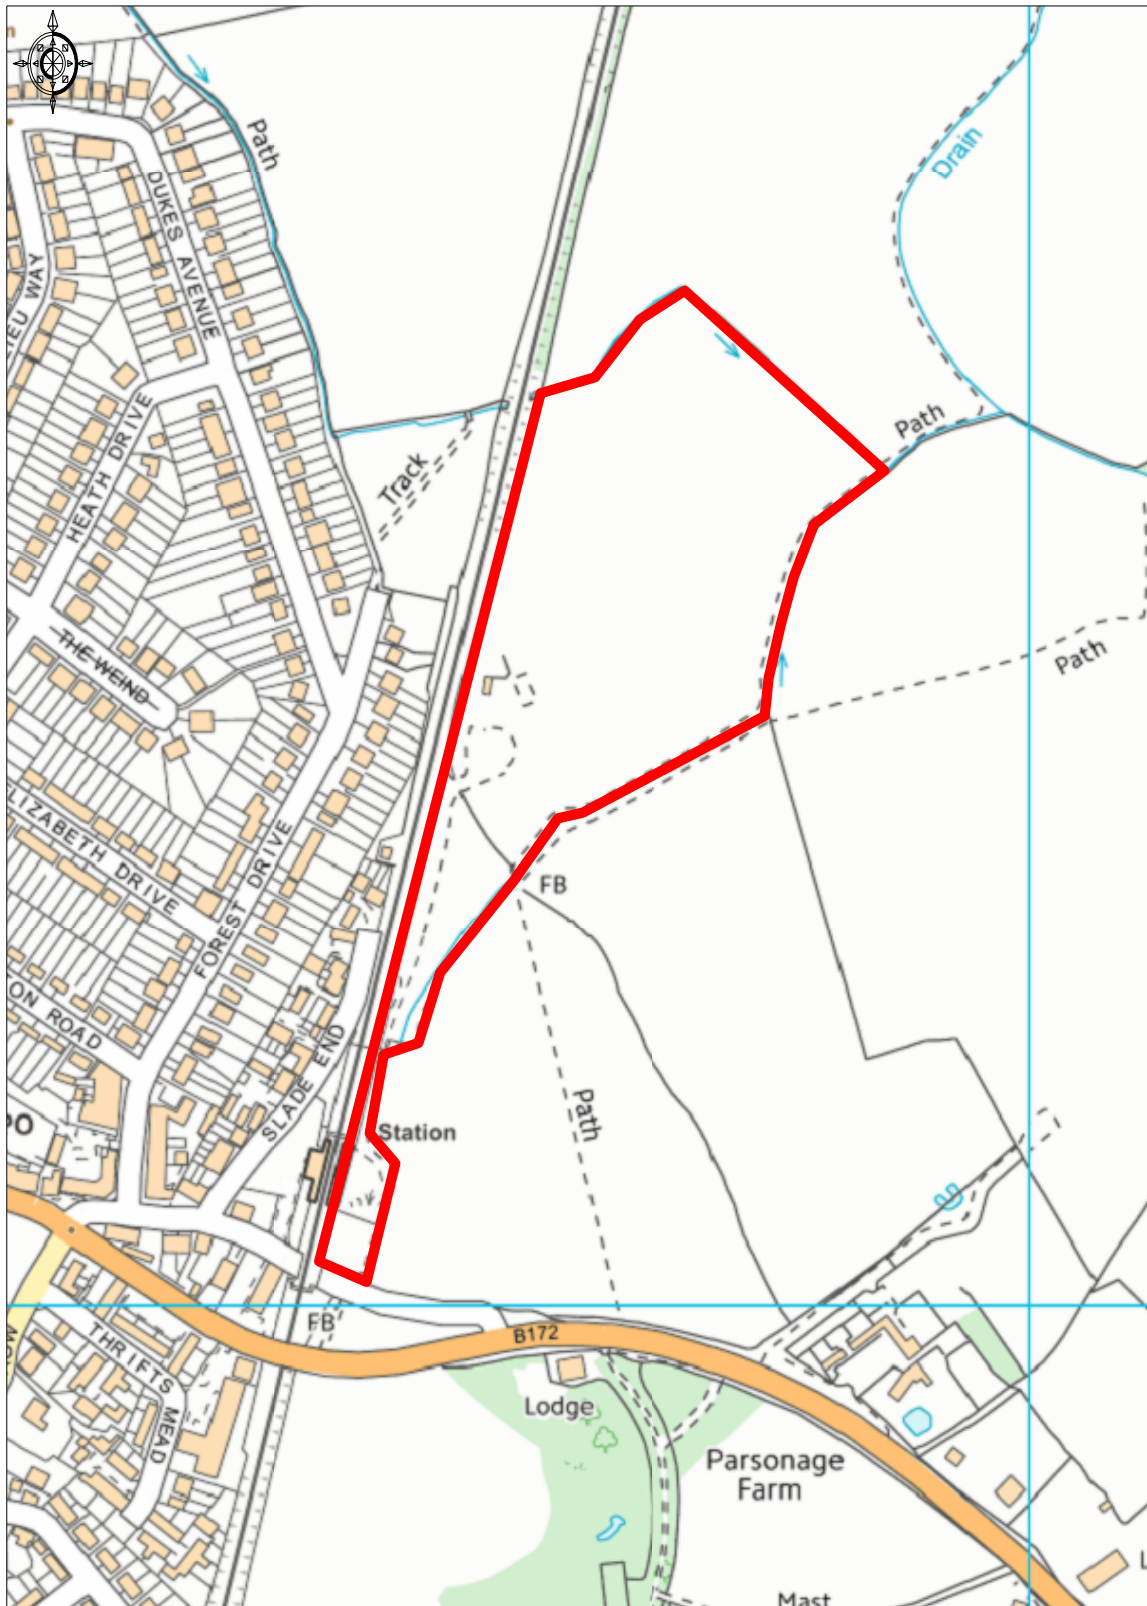

Land East of Central Line/North of Abridge Road
(including The Old Foresters Site) Theydon Bois

Date 12/12/2016
Ref: RPS/TBA
Client CK Property Theydon Bois Ltd
Scale: 1:5000