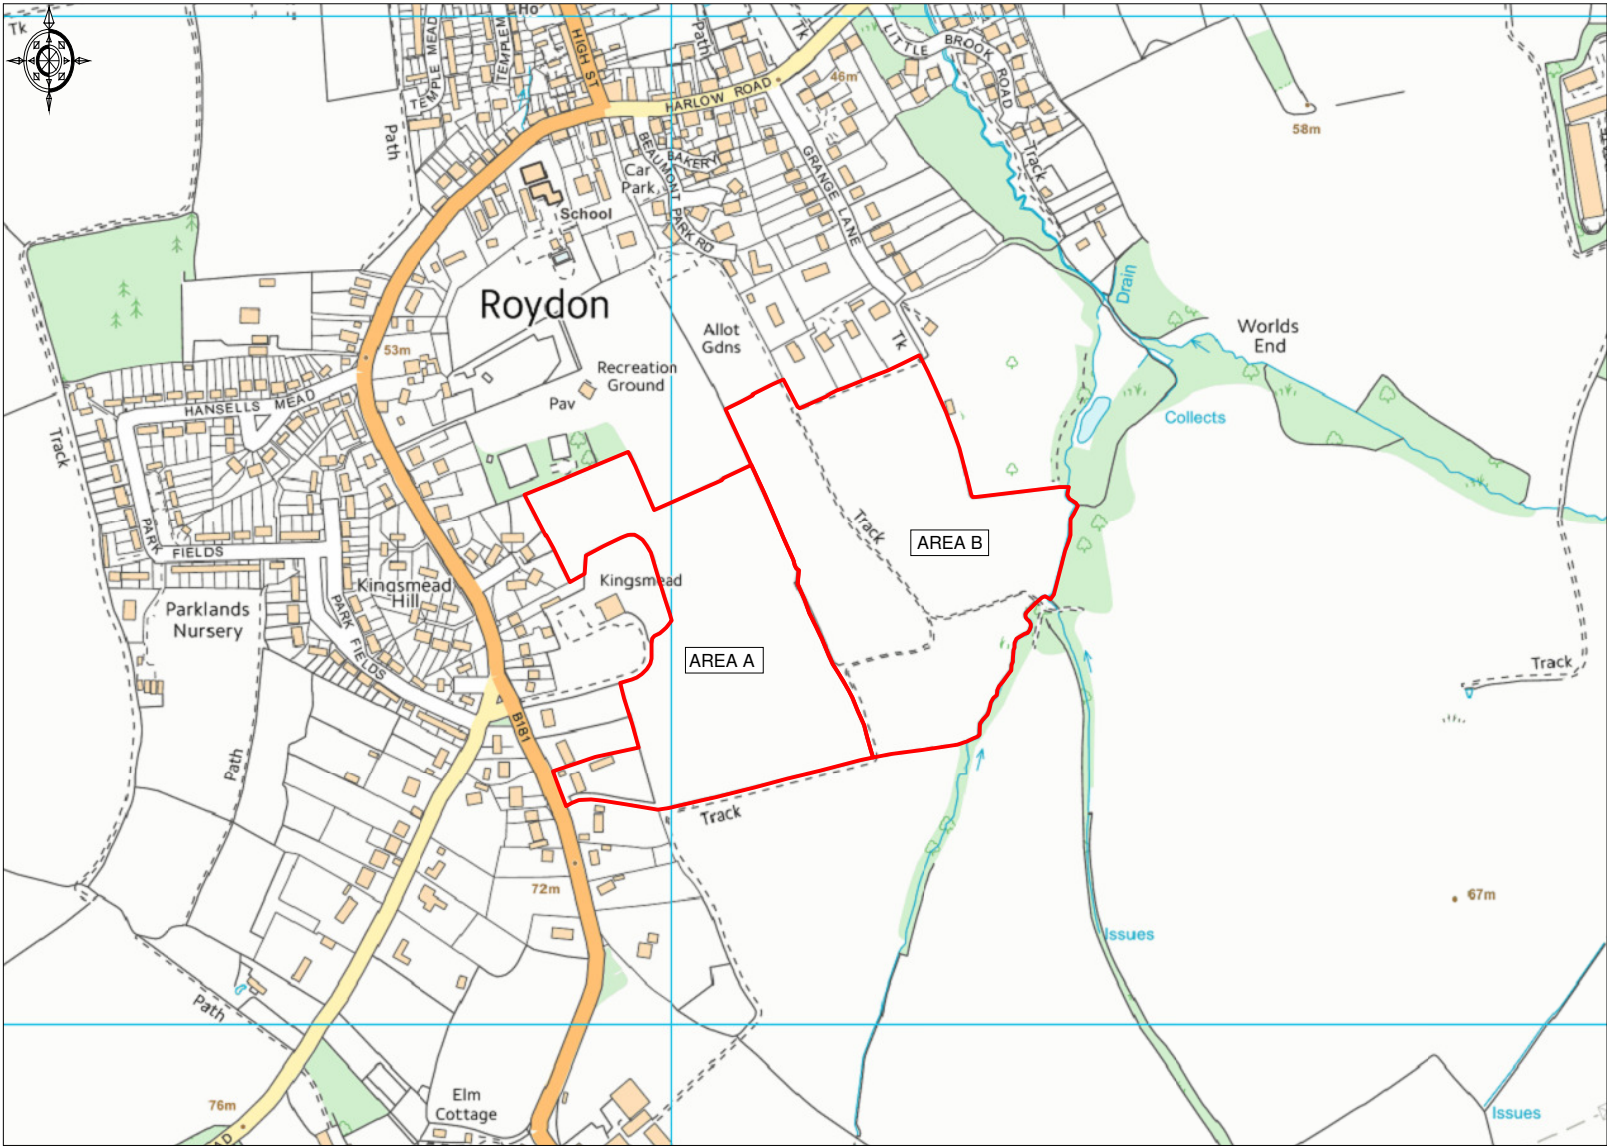

Land East of Epping Road, Roydon