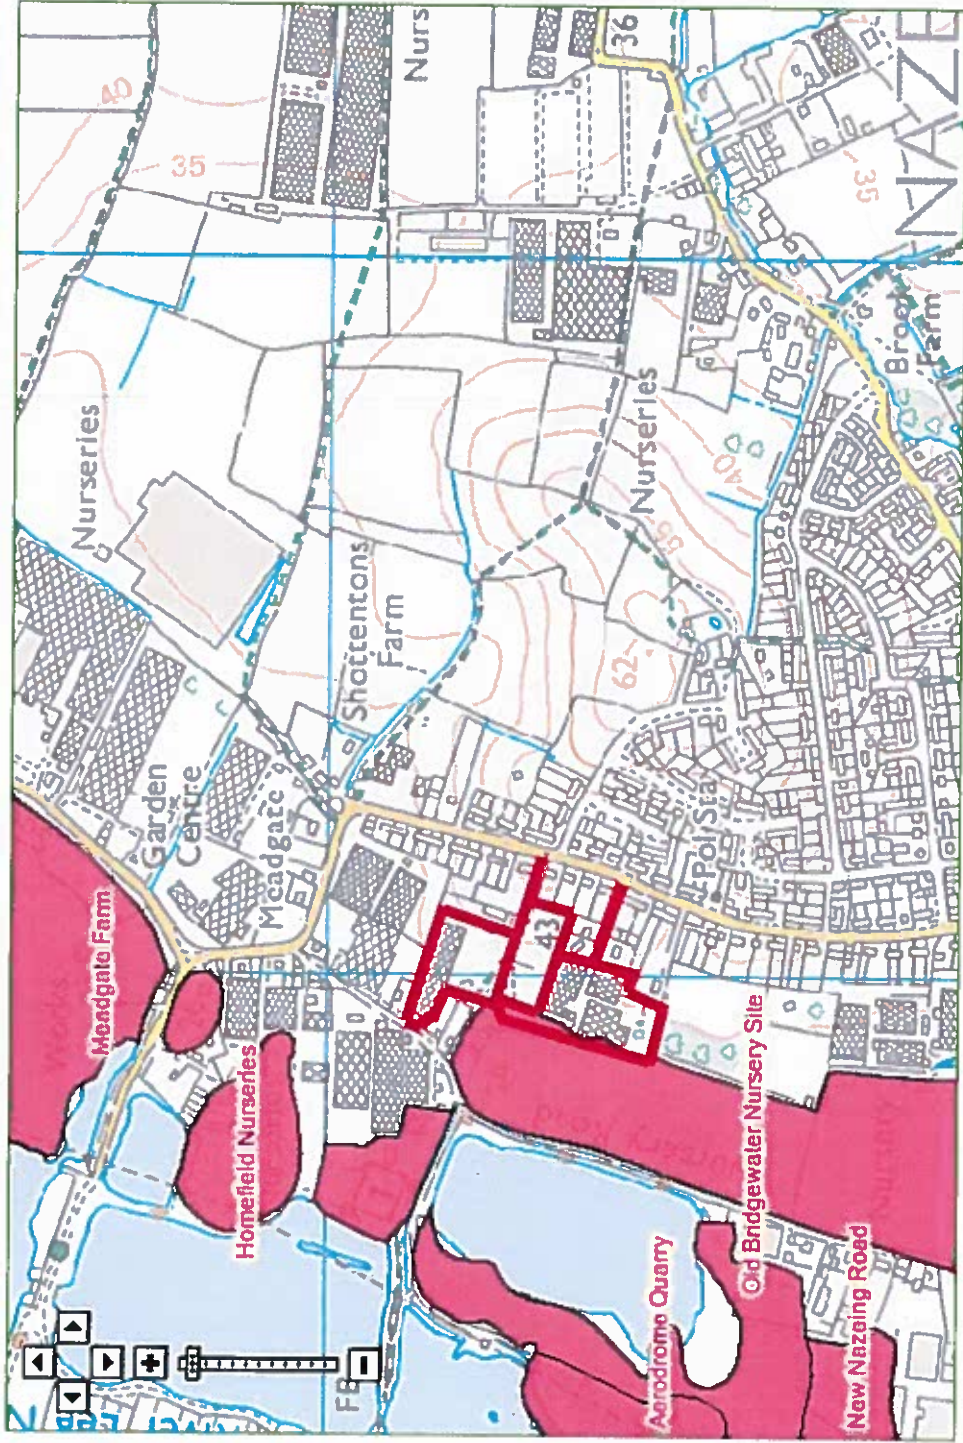

postcode or place name:

Essex

Go

Other topics for this area...

Landfill

Waste

- Map legend
- feature for details
- Authorised Landfill
- boundary
- historic landfill
- boundary
- King Waste
- and Mining Waste
- Other national environmental organisations
- at Resources Wales of responsibility
- ish Environment tion Agency Area of nsibility

X: 539,357; Y: 206,778 at scale 1:10,000

Other maps Data search Text only version

Customers in Wales - From 1 April 2013 Natural Resources Wales (NRW) has taken over the responsibilities of the Environment Agency in Wales.
 © Environment Agency copyright and database rights 2018 © Ordnance Survey Crown copyright. All rights reserved. Environment Agency. 100026380.
 Contains Royal Mail data © Royal Mail copyright and database right 2010.
 This service is designed to inform members of the public, in line with our terms and conditions. For business or commercial use, please contact us.

Environment Agency

Other topics for this area...

Flood Map for Planning (Rivers and Sea)

[Flood Map for Planning \(Rivers and Sea\)](#)

Go

Legend

Map to see what National Flood Risk Assessment (NFRA) Guidance is proposed in

National Flood Risk Assessment

Environment Agency Area of Responsibility

Environment Agency Area of Responsibility

Map of X: 539,108.17; Y: 206,539.69 at scale 1:10,000

Other maps Data search Text only version