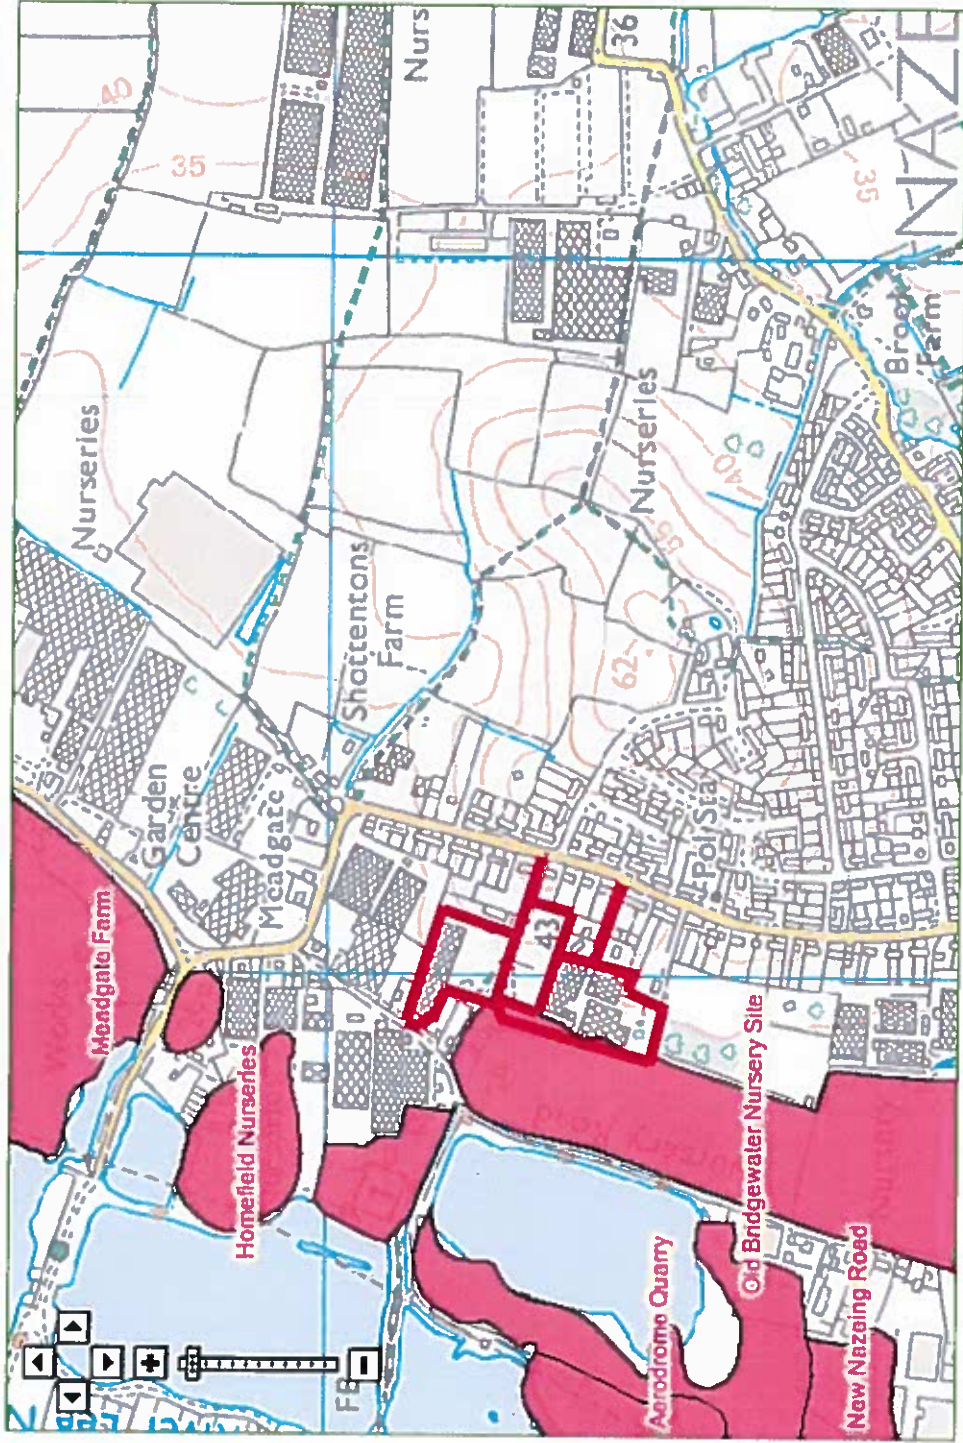

postcode or place name:

Essex

Go

Other topics for this area...

Landfill

Waste

Map legend
feature for details
Authorised Landfill
boundary
historic landfill
boundary
King Waste
and Mining Waste
Other national environmental organisations
at Resources Wales of responsibility
ish Environment tion Agency Area of nsibility

X: 539,357; Y: 206,778 at scale 1:10,000

Other maps Data search Text only version

Customers in Wales - From 1 April 2013 Natural Resources Wales (NRW) has taken over the responsibilities of the Environment Agency in Wales.
 © Environment Agency copyright and database rights 2018 © Ordnance Survey Crown copyright. All rights reserved. Environment Agency, 100026380.
 Contains Royal Mail data © Royal Mail copyright and database right 2010.
 This service is designed to inform members of the public, in line with our terms and conditions. For business or commercial use, please contact us.

Environment
Agency

Postcode or place name:

Other topics for this area...

Flood Map for Planning (Rivers and Sea)

[Flood Map for Planning \(Rivers and Sea\)](#)

Go

Other maps [Data search](#) [Text only version](#)

Map of X: 539,108.17; Y: 206,539.69 at scale 1:10,000

Legend	Map to see what National Agency Guidance is proposed is in
Map for Planning (Rivers and Sea)	
1	2
ences (may be shown*)	refilling from flood (may be shown*)
River	
National Agency Guidance	
Resources Wales Responsibility	Environment Agency Area of Liability