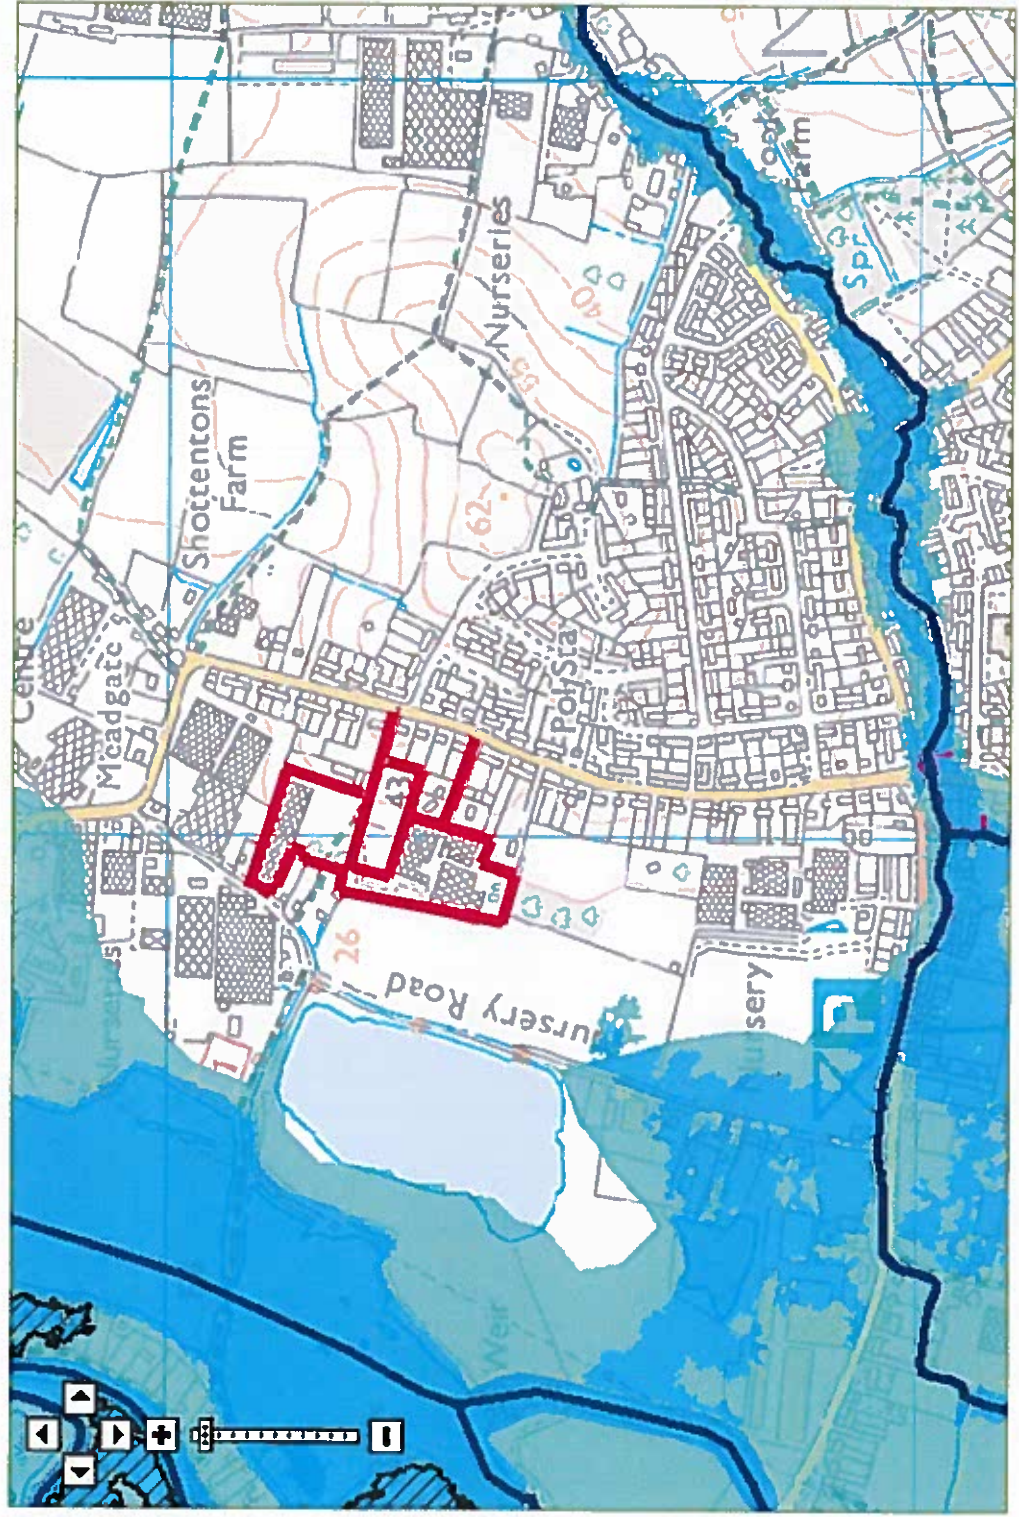

postcode or place name:

Essex

Go

Other topics for this area...

Landfill

Waste

Map legend
feature for details
Authorised Landfill
boundary
historic landfill
boundary
King Waste
and Mining Waste
Other national environmental organisations
at Resources Wales of responsibility
ish Environment tion Agency Area of nsibility

X: 539,357; Y: 206,778 at scale 1:10,000

Other maps Data search Text only version

Customers in Wales - From 1 April 2013 Natural Resources Wales (NRW) has taken over the responsibilities of the Environment Agency in Wales.
 © Environment Agency copyright and database rights 2018 © Ordnance Survey Crown copyright. All rights reserved. Environment Agency, 100026380.
 Contains Royal Mail data © Royal Mail copyright and database right 2010.
 This service is designed to inform members of the public, in line with our terms and conditions. For business or commercial use, please contact us.

Environment
Agency

Postcode or place name:

Other topics for this area...

Flood Map for Planning (Rivers and Sea)

[Flood Map for Planning \(Rivers and Sea\)](#)

Go

Other maps [Data search](#) [Text only version](#)

Map of X: 539,108.17; Y: 206,539.69 at scale 1:10,000

Legend	Map to see what National Agency Guidance is proposed is in
Map for Planning (Rivers and Sea)	
1	2
ences (may be shown*)	refilling from flood (may be shown*)
River	
National Agency Guidance	
Resources Wales Responsibility	Environment Agency Area of Liability