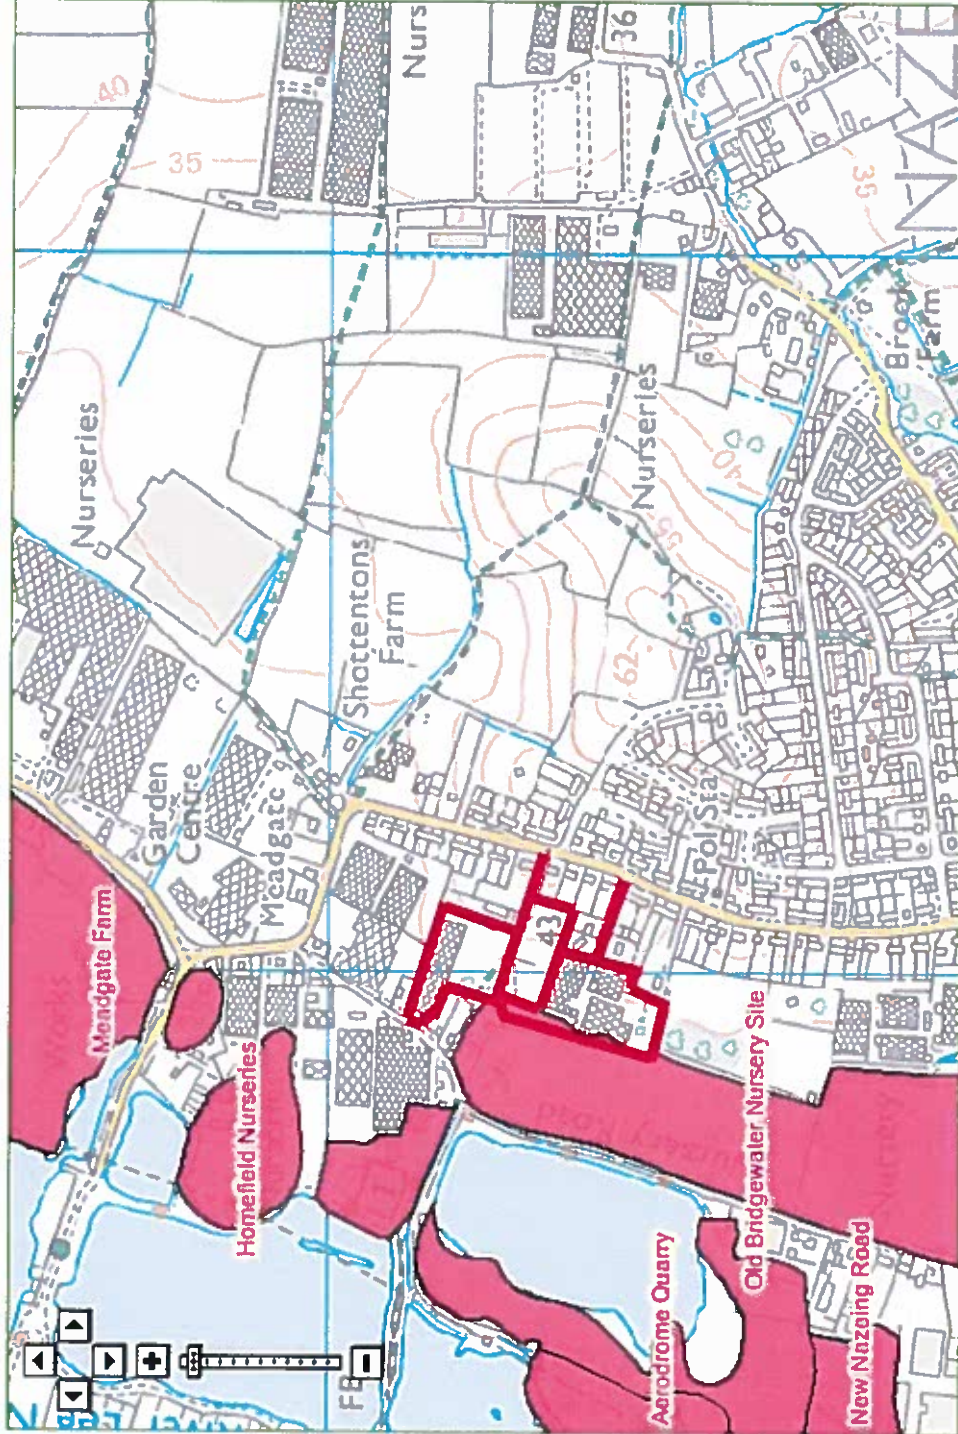

Environment Agency

postcode or place name:

Essex

Go

Landfill

Waste

Map legend
feature for details
Authorised Landfill
boundary
Historic Landfill
boundary
Planning Waste
and Mining Waste
Other national environmental designations
Local Resources Wales of responsibility
Local Environment Agency Area of responsibility

X: 539,357; Y: 206,778 at scale 1:10,000

Other maps Data search Text only version

Customers in Wales - From 1 April 2013 Natural Resources Wales (NRW) has taken over the responsibilities of the Environment Agency in Wales.
 © Environment Agency copyright and database rights 2018 © Ordnance Survey Crown copyright. All rights reserved. Environment Agency, 100026380
 Contains Royal Mail data © Royal Mail copyright and database right 2018.
 This service is designed to inform members of the public, in line with our terms and conditions. For business or commercial use, please contact us.

Environment
Agency

Postcode or place name:

Go

Other topics for this area...

Flood Map for Planning (Rivers and Sea) ▾

Flood Map for Planning (Rivers and Sea)

Legend

Map to see what National Flood Risk Management Plan (NFRMP) Guidance is proposed in.

Environment Agency Area of Responsibility

Environment Agency Area of Responsibility

Map of X: 539,108.17; Y: 206,539.69 at scale 1:10,000

Other maps ⓘ Data search ⓘ Text only version ⓘ