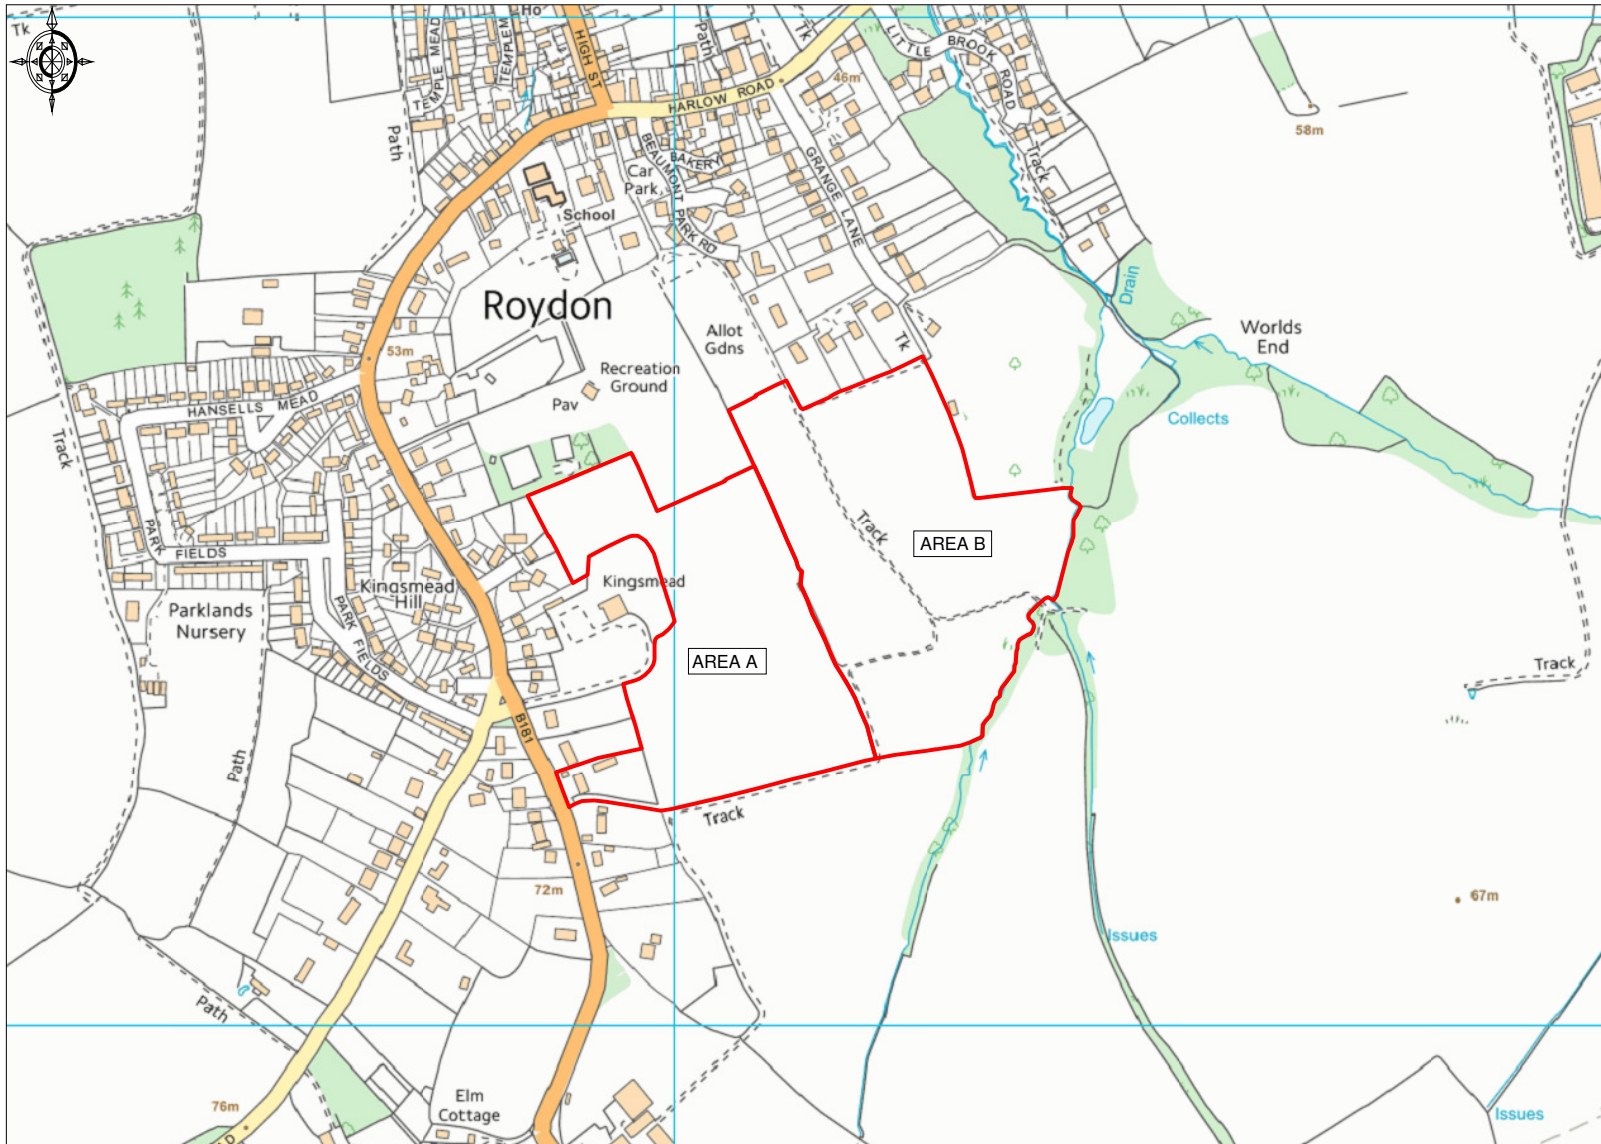

# Land East of Epping Road, Roydon

Ordnance Survey © Crown Copyright 2016. All rights reserved. Licence number 100022432. Plotted Scale - 1:7500